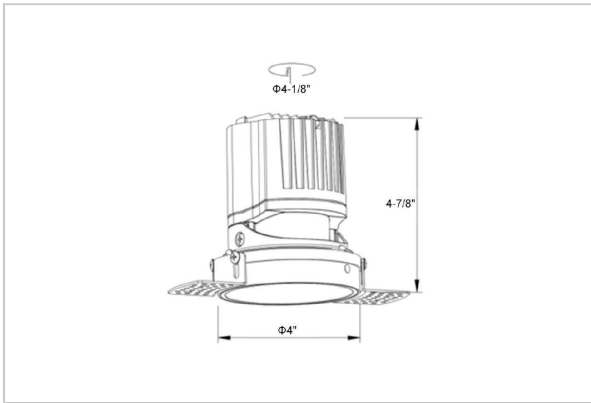

Lumos Down Lights

ITEM SKU#: 662187495903

Product Code : IK-RLUMOSDL-15W-27K-BL-90C-38D

Voltage	100 - 277 V AC, 50-60 Hz
Lumen Output	1223.52lm
Power	15W
Efficacy	140lm/w
CCT	2700K
CRI	>90
Beam Angle	38°
Light Distribution	Flood
LED Light Source	Osram SOLERIQ S 19
Start Time	Instant
Driver	Stand Alone (included)
Operating Position	Non - Swiveling Type
Dimming	On-Off / Triac / 0-10 V
Construction	Round
Mounting Type	Recessed
Heads	Single Head
Body Material	Aluminium Die cast
Finish	Black
Height	4-7/8"
Diameter	4-1/2"
Cut Out	4-1/8"
Optics	Darklight Technology Black, Silver
Application Area	Guest Room, Corridor, Restaurant, Meeting Room Club, Hall, Hotel Entrance

Beam Spread (Options)

Spot 15°		Medium 24°		Flood 38°		Wide Flood 60°	
ft	Ø	ft	Ø	ft	Ø	ft	Ø
3.0	0.72	3.0	1.41	3.0	2.03	3.0	3.15
9.0	2.15	9.0	4.22	9.0	6.09	9.0	9.45
15.0	3.58	15.0	7.04	15.0	10.15	15.0	15.75

Circular in design, this LED downlight is made up of aluminum die cast with high quality powder coated luminaire housing and optimum heat sink. Available in multiple wattages and beam angle, the luminaire renders greater flexibility in its application for store lighting. Moreover, the specular darklight reflector in this store light allows outstanding visual comfort to the visitors.