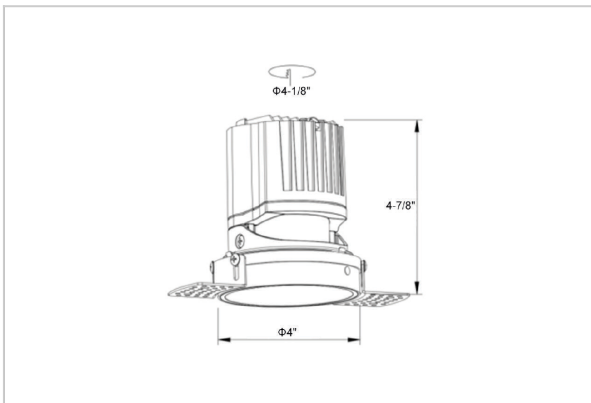

Lumos Down Lights

ITEM SKU#: 662187495866

Product Code : IK-RLUMOSDL-15W-35K-BL-90C-24D

Voltage	100 - 277 V AC, 50-60 Hz
Lumen Output	1408.57lm
Power	15W
Efficacy	140lm/w
CCT	3500K
CRI	>90
Beam Angle	24°
Light Distribution	Medium
LED Light Source	Osram SOLERIQ S 19
Start Time	Instant
Driver	Stand Alone (included)
Operating Position	Non - Swiveling Type
Dimming	On-Off / Triac / 0-10 V
Construction	Round
Mounting Type	Recessed
Heads	Single Head
Body Material	Aluminium Die cast
Finish	Black
Height	4-7/8"
Diameter	4-1/2"
Cut Out	4-1/8"
Optics	Darklight Technology Black, Silver
Application Area	Guest Room, Corridor, Restaurant, Meeting Room Club, Hall, Hotel Entrance

Beam Spread (Options)

Spot 15°		Medium 24°		Flood 38°		Wide Flood 60°	
ft	Ø	ft	Ø	ft	Ø	ft	Ø
3.0	0.72	3.0	1.41	3.0	2.03	3.0	3.15
9.0	2.15	9.0	4.22	9.0	6.09	9.0	9.45
15.0	3.58	15.0	7.04	15.0	10.15	15.0	15.75

Circular in design, this LED downlight is made up of aluminum die cast with high quality powder coated luminaire housing and optimum heat sink. Available in multiple wattages and beam angle, the luminaire renders greater flexibility in its application for store lighting. Moreover, the specular darklight reflector in this store light allows outstanding visual comfort to the visitors.