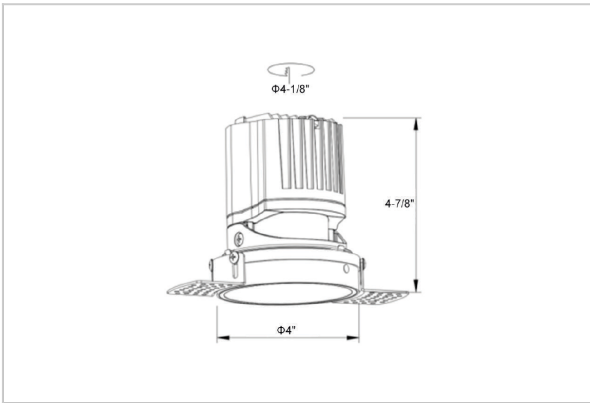

## Product Code : IK-RLUMOSDL-15W-27K-BL-90C-24D

Voltage	100 - 277 V AC, 50-60 Hz
Lumen Output	1277.61lm
Power	15W
Efficacy	140lm/w
CCT	2700K
CRI	>90
Beam Angle	24°
Light Distribution	Medium
LED Light Source	Osram SOLERIQ S 19
Start Time	Instant
Driver	Stand Alone (included)
Operating Position	Non - Swiveling Type
Dimming	On-Off / Triac / 0-10 V
Construction	Round
Mounting Type	Recessed
Heads	Single Head
Body Material	Aluminium Die cast
Finish	Black
Height	4-7/8"
Diameter	4-1/2"
Cut Out	4-1/8"
Optics	Darklight Technology Black, Silver
Application Area	Guest Room, Corridor, Restaurant, Meeting Room Club, Hall, Hotel Entrance

### Beam Spread (Options)

Spot	15°	Medium	24°	Flood	38°	Wide Flood	60°
ft	Ø	ft	Ø	ft	Ø	ft	Ø
3.0	0.72	3.0	1.41	3.0	2.03	3.0	3.15
9.0	2.15	9.0	4.22	9.0	6.09	9.0	9.45
15.0	3.58	15.0	7.04	15.0	10.15	15.0	15.75

Circular in design, this LED downlight is made up of aluminum die cast with high quality powder coated luminaire housing and optimum heat sink. Available in multiple wattages and beam angle, the luminaire renders greater flexibility in its application for store lighting. Moreover, the specular darklight reflector in this store light allows outstanding visual comfort to the visitors.