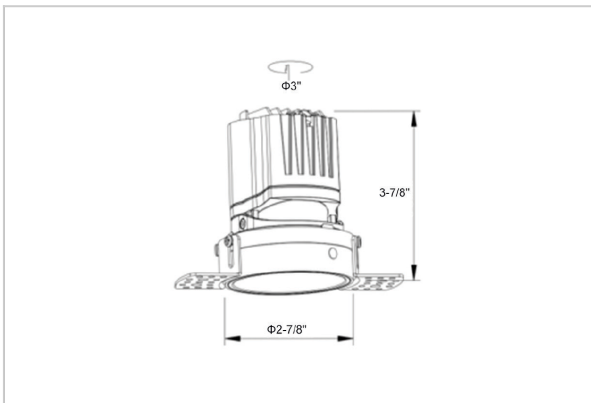

Lumos Down Lights

ITEM SKU#: 662187495774

Product Code : IK-RLUMOSDL-8W-30K-BL-90C-60D

| | |
|--------------------|---|
| Voltage | 100 - 277 V AC, 50-60 Hz |
| Lumen Output | 695.2lm |
| Power | 8W |
| Efficacy | 140lm/w |
| CCT | 3000K |
| CRI | >90 |
| Beam Angle | 60° |
| Light Distribution | Wide flood |
| LED Light Source | Osram SOLERIQ S 19 |
| Start Time | Instant |
| Driver | Stand Alone (included) |
| Operating Position | Non - Swiveling Type |
| Dimming | On-Off / Triac / 0-10 V |
| Construction | Round |
| Mounting Type | Recessed |
| Heads | Single Head |
| Body Material | Aluminium Die cast |
| Finish | Black |
| Height | 3-7/8" |
| Diameter | 3-1/2" |
| Cut Out | 3" |
| Optics | Darklight Technology Black, Silver |
| Application Area | Guest Room, Corridor, Restaurant, Meeting Room Club, Hall, Hotel Entrance |

Beam Spread (Options)

| Spot | 15° | Medium | 24° | Flood | 38° | Wide Flood | 60° |
|------|------|--------|------|-------|-------|------------|-------|
| ft | Ø | ft | Ø | ft | Ø | ft | Ø |
| 3.0 | 0.72 | 3.0 | 1.41 | 3.0 | 2.03 | 3.0 | 3.15 |
| 9.0 | 2.15 | 9.0 | 4.22 | 9.0 | 6.09 | 9.0 | 9.45 |
| 15.0 | 3.58 | 15.0 | 7.04 | 15.0 | 10.15 | 15.0 | 15.75 |

Circular in design, this LED downlight is made up of aluminum die cast with high quality powder coated luminaire housing and optimum heat sink. Available in multiple wattages and beam angle, the luminaire renders greater flexibility in its application for store lighting. Moreover, the specular darklight reflector in this store light allows outstanding visual comfort to the visitors.