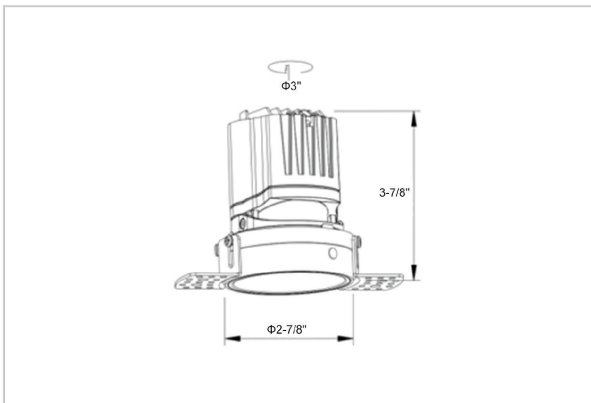

## Product Code : IK-RLUMOSDL-8W-27K-BL-90C-60D

Voltage	100 - 277 V AC, 50-60 Hz
Lumen Output	662.09lm
Power	8W
Efficacy	140lm/w
CCT	2700K
CRI	>90
Beam Angle	60°
Light Distribution	Wide flood
LED Light Source	Osram SOLERIQ S 19
Start Time	Instant
Driver	Stand Alone (included)
Operating Position	Non - Swiveling Type
Dimming	On-Off / Triac / 0-10 V
Construction	Round
Mounting Type	Recessed
Heads	Single Head
Body Material	Aluminium Die cast
Finish	Black
Height	3-7/8"
Diameter	3-1/2"
Cut Out	3"
Optics	Darklight Technology Black, Silver
Application Area	Guest Room, Corridor, Restaurant, Meeting Room Club, Hall, Hotel Entrance

### Beam Spread (Options)

Spot	15°	Medium	24°	Flood	38°	Wide Flood	60°
ft	Ø	ft	Ø	ft	Ø	ft	Ø
3.0	0.72	3.0	1.41	3.0	2.03	3.0	3.15
9.0	2.15	9.0	4.22	9.0	6.09	9.0	9.45
15.0	3.58	15.0	7.04	15.0	10.15	15.0	15.75

Circular in design, this LED downlight is made up of aluminum die cast with high quality powder coated luminaire housing and optimum heat sink. Available in multiple wattages and beam angle, the luminaire renders greater flexibility in its application for store lighting. Moreover, the specular darklight reflector in this store light allows outstanding visual comfort to the visitors.