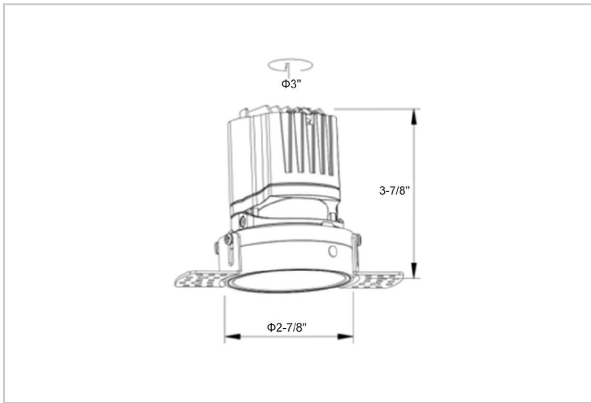

Lumos Down Lights

ITEM SKU#: 662187495736

Product Code : IK-RLUMOSDL-8W-30K-BL-90C-38D

Voltage	100 - 277 V AC, 50-60 Hz
Lumen Output	683.5lm
Power	8W
Efficacy	140lm/w
CCT	3000K
CRI	>90
Beam Angle	38°
Light Distribution	Flood
LED Light Source	Osram SOLERIQ S 19
Start Time	Instant
Driver	Stand Alone (included)
Operating Position	Non - Swiveling Type
Dimming	On-Off / Triac / 0-10 V
Construction	Round
Mounting Type	Recessed
Heads	Single Head
Body Material	Aluminium Die cast
Finish	Black
Height	3-7/8"
Diameter	3-1/2"
Cut Out	3"
Optics	Darklight Technology Black, Silver
Application Area	Guest Room, Corridor, Restaurant, Meeting Room Club, Hall, Hotel Entrance

Beam Spread (Options)

Spot	15°	Medium	24°	Flood	38°	Wide Flood	60°
ft	Ø	ft	Ø	ft	Ø	ft	Ø
3.0	0.72	3.0	1.41	3.0	2.03	3.0	3.15
9.0	2.15	9.0	4.22	9.0	6.09	9.0	9.45
15.0	3.58	15.0	7.04	15.0	10.15	15.0	15.75

Circular in design, this LED downlight is made up of aluminum die cast with high quality powder coated luminaire housing and optimum heat sink. Available in multiple wattages and beam angle, the luminaire renders greater flexibility in its application for store lighting. Moreover, the specular darklight reflector in this store light allows outstanding visual comfort to the visitors.