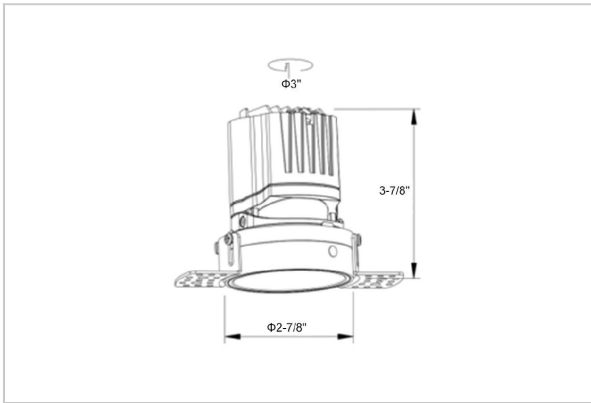

Lumos Down Lights

ITEM SKU#: 662187495729

Product Code : IK-RLUMOSDL-8W-27K-BL-90C-38D

Voltage	100 - 277 V AC, 50-60 Hz
Lumen Output	650.95lm
Power	8W
Efficacy	140lm/w
CCT	2700K
CRI	>90
Beam Angle	38°
Light Distribution	Flood
LED Light Source	Osram SOLERIQ S 19
Start Time	Instant
Driver	Stand Alone (included)
Operating Position	Non - Swiveling Type
Dimming	On-Off / Triac / 0-10 V
Construction	Round
Mounting Type	Recessed
Heads	Single Head
Body Material	Aluminium Die cast
Finish	Black
Height	3-7/8"
Diameter	3-1/2"
Cut Out	3"
Optics	Darklight Technology Black, Silver
Application Area	Guest Room, Corridor, Restaurant, Meeting Room Club, Hall, Hotel Entrance

Beam Spread (Options)

Spot	15°	Medium	24°	Flood	38°	Wide Flood	60°
ft	Ø	ft	Ø	ft	Ø	ft	Ø
3.0	0.72	3.0	1.41	3.0	2.03	3.0	3.15
9.0	2.15	9.0	4.22	9.0	6.09	9.0	9.45
15.0	3.58	15.0	7.04	15.0	10.15	15.0	15.75

Circular in design, this LED downlight is made up of aluminum die cast with high quality powder coated luminaire housing and optimum heat sink. Available in multiple wattages and beam angle, the luminaire renders greater flexibility in its application for store lighting. Moreover, the specular darklight reflector in this store light allows outstanding visual comfort to the visitors.