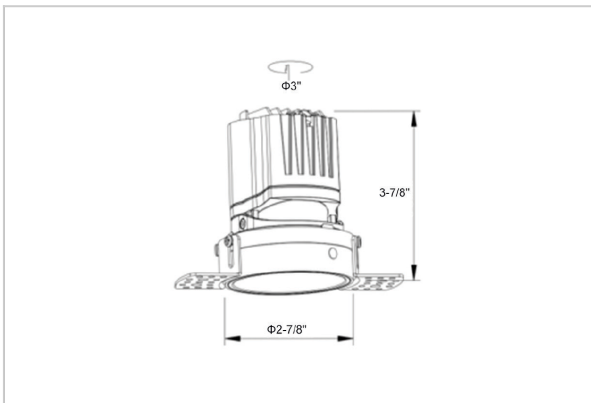

Lumos Down Lights

ITEM SKU#: 662187495712

Product Code : IK-RLUMOSDL-8W-40K-BL-90C-24D

| | |
|--------------------|---|
| Voltage | 100 - 277 V AC, 50-60 Hz |
| Lumen Output | 746.94lm |
| Power | 8W |
| Efficacy | 140lm/w |
| CCT | 4000K |
| CRI | >90 |
| Beam Angle | 24° |
| Light Distribution | Medium |
| LED Light Source | Osram SOLERIQ S 19 |
| Start Time | Instant |
| Driver | Stand Alone (included) |
| Operating Position | Non - Swiveling Type |
| Dimming | On-Off / Triac / 0-10 V |
| Construction | Round |
| Mounting Type | Recessed |
| Heads | Single Head |
| Body Material | Aluminium Die cast |
| Finish | Black |
| Height | 3-7/8" |
| Diameter | 3-1/2" |
| Cut Out | 3" |
| Optics | Darklight Technology Black, Silver |
| Application Area | Guest Room, Corridor, Restaurant, Meeting Room Club, Hall, Hotel Entrance |

Beam Spread (Options)

| Spot | 15° | Medium | 24° | Flood | 38° | Wide Flood | 60° |
|------|------|--------|------|-------|-------|------------|-------|
| ft | Ø | ft | Ø | ft | Ø | ft | Ø |
| 3.0 | 0.72 | 3.0 | 1.41 | 3.0 | 2.03 | 3.0 | 3.15 |
| 9.0 | 2.15 | 9.0 | 4.22 | 9.0 | 6.09 | 9.0 | 9.45 |
| 15.0 | 3.58 | 15.0 | 7.04 | 15.0 | 10.15 | 15.0 | 15.75 |

Circular in design, this LED downlight is made up of aluminum die cast with high quality powder coated luminaire housing and optimum heat sink. Available in multiple wattages and beam angle, the luminaire renders greater flexibility in its application for store lighting. Moreover, the specular darklight reflector in this store light allows outstanding visual comfort to the visitors.