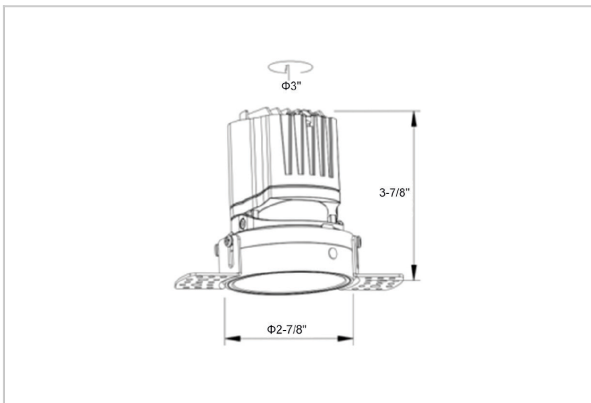

Lumos Down Lights

ITEM SKU#: 662187495705

Product Code : IK-RLUMOSDL-8W-35K-BL-90C-24D

Voltage	100 - 277 V AC, 50-60 Hz
Lumen Output	711.37lm
Power	8W
Efficacy	140lm/w
CCT	3500K
CRI	>90
Beam Angle	24°
Light Distribution	Medium
LED Light Source	Osram SOLERIQ S 19
Start Time	Instant
Driver	Stand Alone (included)
Operating Position	Non - Swiveling Type
Dimming	On-Off / Triac / 0-10 V
Construction	Round
Mounting Type	Recessed
Heads	Single Head
Body Material	Aluminium Die cast
Finish	Black
Height	3-7/8"
Diameter	3-1/2"
Cut Out	3"
Optics	Darklight Technology Black, Silver
Application Area	Guest Room, Corridor, Restaurant, Meeting Room Club, Hall, Hotel Entrance

Beam Spread (Options)

Spot	15°	Medium	24°	Flood	38°	Wide Flood	60°
ft	Ø	ft	Ø	ft	Ø	ft	Ø
3.0	0.72	3.0	1.41	3.0	2.03	3.0	3.15
9.0	2.15	9.0	4.22	9.0	6.09	9.0	9.45
15.0	3.58	15.0	7.04	15.0	10.15	15.0	15.75

Circular in design, this LED downlight is made up of aluminum die cast with high quality powder coated luminaire housing and optimum heat sink. Available in multiple wattages and beam angle, the luminaire renders greater flexibility in its application for store lighting. Moreover, the specular darklight reflector in this store light allows outstanding visual comfort to the visitors.