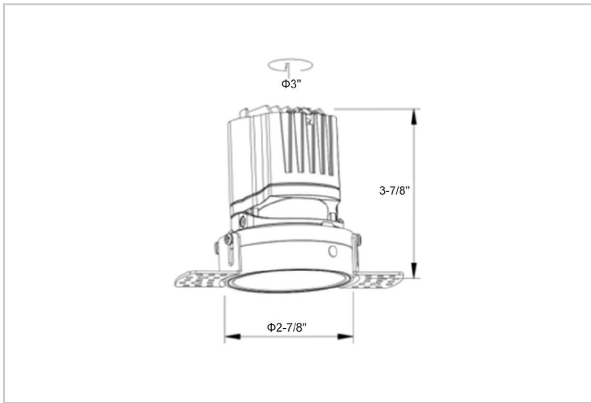

Lumos Down Lights

ITEM SKU#: 662187495705

Product Code : IK-RLUMOSDL-8W-35K-BL-90C-24D

Voltage	100 - 277 V AC, 50-60 Hz
Lumen Output	711.37lm
Power	8W
Efficacy	140lm/w
CCT	3500K
CRI	>90
Beam Angle	24°
Light Distribution	Medium
LED Light Source	Osram SOLERIQ S 19
Start Time	Instant
Driver	Stand Alone (included)
Operating Position	Non - Swiveling Type
Dimming	On-Off / Triac / 0-10 V
Construction	Round
Mounting Type	Recessed
Heads	Single Head
Body Material	Aluminium Die cast
Finish	Black
Height	3-7/8"
Diameter	3-1/2"
Cut Out	3"
Optics	Darklight Technology Black, Silver
Application Area	Guest Room, Corridor, Restaurant, Meeting Room Club, Hall, Hotel Entrance

Beam Spread (Options)

Spot	15°	Medium	24°	Flood	38°	Wide Flood	60°
ft	Ø	ft	Ø	ft	Ø	ft	Ø
3.0	0.72	3.0	1.41	3.0	2.03	3.0	3.15
9.0	2.15	9.0	4.22	9.0	6.09	9.0	9.45
15.0	3.58	15.0	7.04	15.0	10.15	15.0	15.75

Circular in design, this LED downlight is made up of aluminum die cast with high quality powder coated luminaire housing and optimum heat sink. Available in multiple wattages and beam angle, the luminaire renders greater flexibility in its application for store lighting. Moreover, the specular darklight reflector in this store light allows outstanding visual comfort to the visitors.