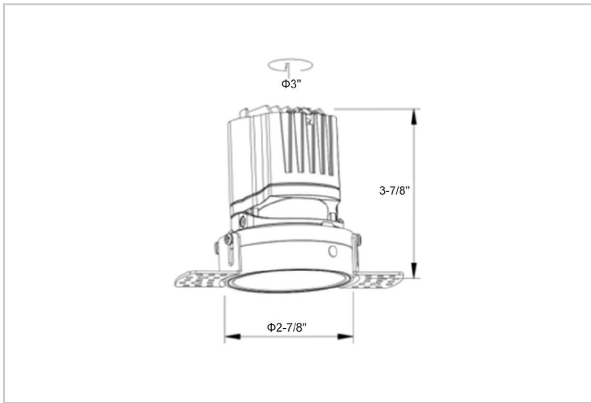

## Product Code : IK-RLUMOSDL-8W-40K-BL-90C-15D

Voltage	100 - 277 V AC, 50-60 Hz
Lumen Output	802.73lm
Power	8W
Efficacy	140lm/w
CCT	4000K
CRI	>90
Beam Angle	15°
Light Distribution	Spot
LED Light Source	Osram SOLERIQ S 19
Start Time	Instant
Driver	Stand Alone (included)
Operating Position	Non - Swiveling Type
Dimming	On-Off / Triac / 0-10 V
Construction	Round
Mounting Type	Recessed
Heads	Single Head
Body Material	Aluminium Die cast
Finish	Black
Height	3-7/8"
Diameter	3-1/2"
Cut Out	3"
Optics	Darklight Technology Black, Silver
Application Area	Guest Room, Corridor, Restaurant, Meeting Room Club, Hall, Hotel Entrance

### Beam Spread (Options)

Spot 15°		Medium 24°		Flood 38°		Wide Flood 60°	
ft	Ø	ft	Ø	ft	Ø	ft	Ø
3.0	0.72	3.0	1.41	3.0	2.03	3.0	3.15
9.0	2.15	9.0	4.22	9.0	6.09	9.0	9.45
15.0	3.58	15.0	7.04	15.0	10.15	15.0	15.75

Circular in design, this LED downlight is made up of aluminum die cast with high quality powder coated luminaire housing and optimum heat sink. Available in multiple wattages and beam angle, the luminaire renders greater flexibility in its application for store lighting. Moreover, the specular darklight reflector in this store light allows outstanding visual comfort to the visitors.