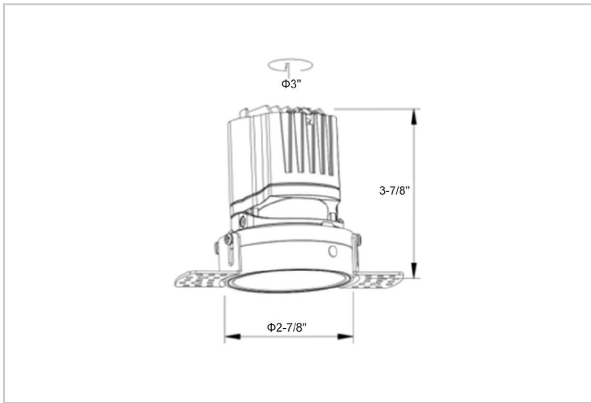

## Product Code : IK-RLUMOSDL-8W-30K-BL-90C-15D

Voltage	100 - 277 V AC, 50-60 Hz
Lumen Output	728.1lm
Power	8W
Efficacy	140lm/w
CCT	3000K
CRI	>90
Beam Angle	15°
Light Distribution	Spot
LED Light Source	Osram SOLERIQ S 19
Start Time	Instant
Driver	Stand Alone (included)
Operating Position	Non - Swiveling Type
Dimming	On-Off / Triac / 0-10 V
Construction	Round
Mounting Type	Recessed
Heads	Single Head
Body Material	Aluminium Die cast
Finish	Black
Height	3-7/8"
Diameter	3-1/2"
Cut Out	3"
Optics	Darklight Technology Black, Silver
Application Area	Guest Room, Corridor, Restaurant, Meeting Room Club, Hall, Hotel Entrance

### Beam Spread (Options)

Spot 15°		Medium 24°		Flood 38°		Wide Flood 60°	
ft	Ø	ft	Ø	ft	Ø	ft	Ø
3.0	0.72	3.0	1.41	3.0	2.03	3.0	3.15
9.0	2.15	9.0	4.22	9.0	6.09	9.0	9.45
15.0	3.58	15.0	7.04	15.0	10.15	15.0	15.75

Circular in design, this LED downlight is made up of aluminum die cast with high quality powder coated luminaire housing and optimum heat sink. Available in multiple wattages and beam angle, the luminaire renders greater flexibility in its application for store lighting. Moreover, the specular darklight reflector in this store light allows outstanding visual comfort to the visitors.