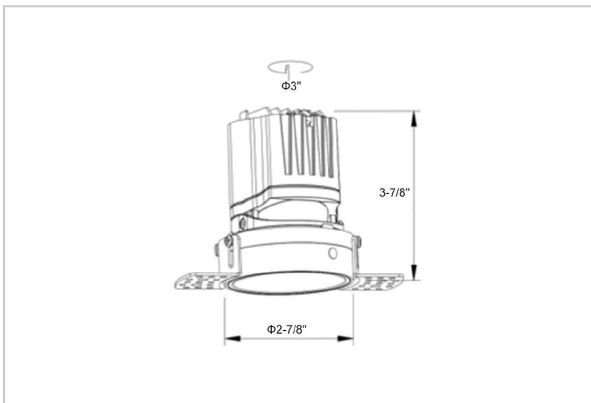

## Product Code : IK-RLUMOSDL-8W-27K-BL-90C-15D

Voltage	100 - 277 V AC, 50-60 Hz
Lumen Output	693.42lm
Power	8W
Efficacy	140lm/w
CCT	2700K
CRI	>90
Beam Angle	15°
Light Distribution	Spot
LED Light Source	Osram SOLERIQ S 19
Start Time	Instant
Driver	Stand Alone (included)
Operating Position	Non - Swiveling Type
Dimming	On-Off / Triac / 0-10 V
Construction	Round
Mounting Type	Recessed
Heads	Single Head
Body Material	Aluminium Die cast
Finish	Black
Height	3-7/8"
Diameter	3-1/2"
Cut Out	3"
Optics	Darklight Technology Black, Silver
Application Area	Guest Room, Corridor, Restaurant, Meeting Room Club, Hall, Hotel Entrance

### Beam Spread (Options)

Spot 15°		Medium 24°		Flood 38°		Wide Flood 60°	
ft	Ø	ft	Ø	ft	Ø	ft	Ø
3.0	0.72	3.0	1.41	3.0	2.03	3.0	3.15
9.0	2.15	9.0	4.22	9.0	6.09	9.0	9.45
15.0	3.58	15.0	7.04	15.0	10.15	15.0	15.75

Circular in design, this LED downlight is made up of aluminum die cast with high quality powder coated luminaire housing and optimum heat sink. Available in multiple wattages and beam angle, the luminaire renders greater flexibility in its application for store lighting. Moreover, the specular darklight reflector in this store light allows outstanding visual comfort to the visitors.