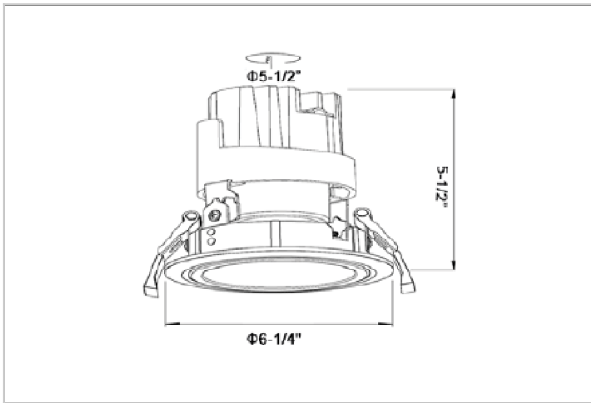

## Product Code : IK-RGLINTDL-50W-30K-WH-90C-15D

Voltage	100 - 277 V AC, 50-60 Hz
Lumen Output	4000lm
Power	50W
Efficacy	80lm/w
CCT	3000K
CRI	>90
Beam Angle	15°
Light Distribution	Spot
LED Type	COB
LED Light Source	Osram SOLERIQ S 19
Start Time	Instant
Driver	Stand Alone (included)
Operating Position	Swiveling Type
Dimming	On-Off / Triac / 0-10 V
Construction	Round
Mounting Type	Recessed
Heads	Single Head
Body Material	Aluminium Die cast
Finish	White
Height	5-1/2"
Diameter	6-1/4"
Cut Out	5-1/2"
Optics	Darklight Technology Black, Silver
Application Area	Guest Room, Corridor, Restaurant, Meeting Room Club, Hall, Hotel Entrance

### Beam Spread (Options)

Spot 15°		Medium 24°		Flood 38°	
ft	Ø	ft	Ø	ft	Ø
3.0	0.72	3.0	1.41	3.0	2.03
9.0	2.15	9.0	4.22	9.0	6.09
15.0	3.58	15.0	7.04	15.0	10.15

Glint, a circular shaped LED downlight made of aluminum die cast with high quality powder coated luminaire housing and optimum heat sink. Specular reflector & power grid / global connectors available with isolated LED Driver using Ultra bright OSRAM COB.