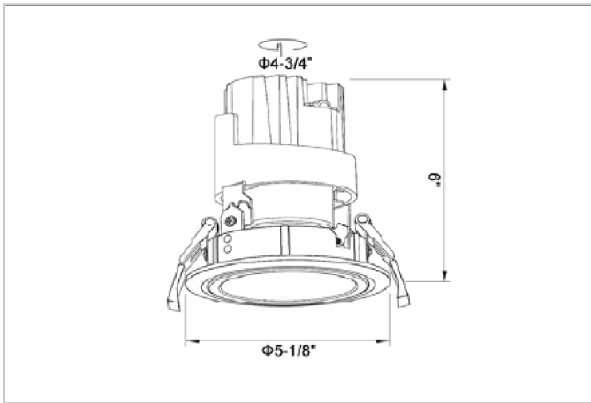

## Product Code : IK-RGLINTDL-40W-35K-WH-90C-24D

Voltage	100 - 277 V AC, 50-60 Hz
Lumen Output	3200lm
Power	40W
Efficacy	80lm/w
CCT	3500K
CRI	>90
Beam Angle	24°
Light Distribution	Medium
LED Type	COB
LED Light Source	Osram SOLERIQ S 19
Start Time	Instant
Driver	Stand Alone (included)
Operating Position	Swiveling Type
Dimming	On-Off / Triac / 0-10 V
Construction	Round
Mounting Type	Recessed
Heads	Single Head
Body Material	Aluminium Die cast
Finish	White
Height	6"
Diameter	5-1/8"
Cut Out	4-3/4"
Optics	Darklight Technology Black, Silver
Application Area	Guest Room, Corridor, Restaurant, Meeting Room Club, Hall, Hotel Entrance

### Beam Spread (Options)

Spot 15°		Medium 24°		Flood 38°	
ft	Ø	ft	Ø	ft	Ø
3.0	0.72	3.0	1.41	3.0	2.03
9.0	2.15	9.0	4.22	9.0	6.09
15.0	3.58	15.0	7.04	15.0	10.15

Glint, a circular shaped LED downlight made of aluminum die cast with high quality powder coated luminaire housing and optimum heat sink. Specular reflector & power grid / global connectors available with isolated LED Driver using Ultra bright OSRAM COB.