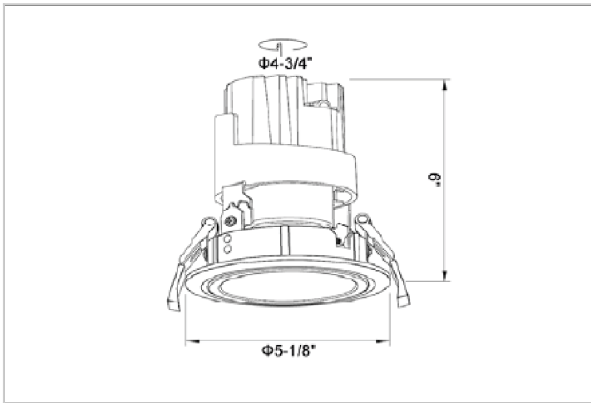

Glint Down Lights

ITEM SKU#: 662187495439

Product Code : IK-RGLINTDL-40W-30K-WH-90C-24D

Voltage	100 - 277 V AC, 50-60 Hz
Lumen Output	3200lm
Power	40W
Efficacy	80lm/w
CCT	3000K
CRI	>90
Beam Angle	24°
Light Distribution	Medium
LED Type	COB
LED Light Source	Osram SOLERIQ S 19
Start Time	Instant
Driver	Stand Alone (included)
Operating Position	Swiveling Type
Dimming	On-Off / Triac / 0-10 V
Construction	Round
Mounting Type	Recessed
Heads	Single Head
Body Material	Aluminium Die cast
Finish	White
Height	6"
Diameter	5-1/8"
Cut Out	4-3/4"
Optics	Darklight Technology Black, Silver
Application Area	Guest Room, Corridor, Restaurant, Meeting Room Club, Hall, Hotel Entrance

Beam Spread (Options)

Spot 15°		Medium 24°		Flood 38°	
ft	Ø	ft	Ø	ft	Ø
3.0	0.72	3.0	1.41	3.0	2.03
9.0	2.15	9.0	4.22	9.0	6.09
15.0	3.58	15.0	7.04	15.0	10.15

Glint, a circular shaped LED downlight made of aluminum die cast with high quality powder coated luminaire housing and optimum heat sink. Specular reflector & power grid / global connectors available with isolated LED Driver using Ultra bright OSRAM COB.