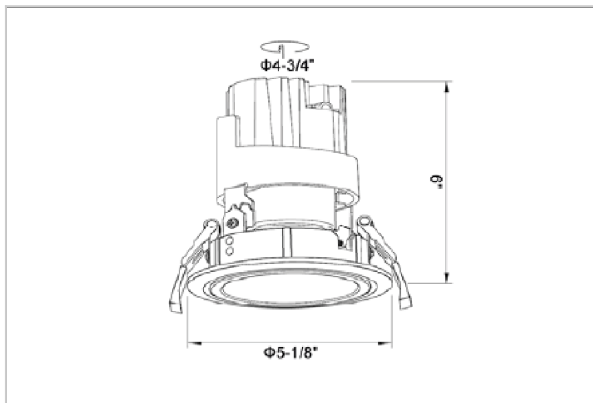

## Product Code : IK-RGLINTDL-40W-35K-WH-90C-15D

Voltage	100 - 277 V AC, 50-60 Hz
Lumen Output	3200lm
Power	40W
Efficacy	80lm/w
CCT	3500K
CRI	>90
Beam Angle	15°
Light Distribution	Spot
LED Type	COB
LED Light Source	Osram SOLERIQ S 19
Start Time	Instant
Driver	Stand Alone (included)
Operating Position	Swiveling Type
Dimming	On-Off / Triac / 0-10 V
Construction	Round
Mounting Type	Recessed
Heads	Single Head
Body Material	Aluminium Die cast
Finish	White
Height	6"
Diameter	5-1/8"
Cut Out	4-3/4"
Optics	Darklight Technology Black, Silver
Application Area	Guest Room, Corridor, Restaurant, Meeting Room Club, Hall, Hotel Entrance

### Beam Spread (Options)

Spot 15°		Medium 24°		Flood 38°	
ft	Ø	ft	Ø	ft	Ø
3.0	0.72	3.0	1.41	3.0	2.03
9.0	2.15	9.0	4.22	9.0	6.09
15.0	3.58	15.0	7.04	15.0	10.15

Glint, a circular shaped LED downlight made of aluminum die cast with high quality powder coated luminaire housing and optimum heat sink. Specular reflector & power grid / global connectors available with isolated LED Driver using Ultra bright OSRAM COB.