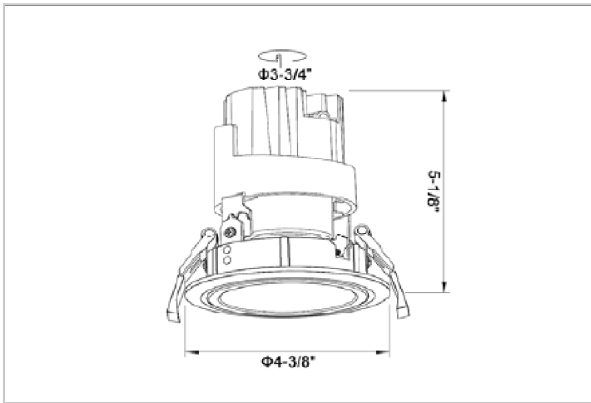

Glint Down Lights

ITEM SKU#: 662187495194

Product Code : IK-RGLINTDL-20W-35K-WH-90C-24D

Voltage	100 - 277 V AC, 50-60 Hz
Lumen Output	1700lm
Power	20W
Efficacy	85lm/w
CCT	3500K
CRI	>90
Beam Angle	24°
Light Distribution	Medium
LED Type	COB
LED Light Source	Osram SOLERIQ S 19
Start Time	Instant
Driver	Stand Alone (included)
Operating Position	Swiveling Type
Dimming	On-Off / Triac / 0-10 V
Construction	Round
Mounting Type	Recessed
Heads	Single Head
Body Material	Aluminium Die cast
Finish	White
Height	5-1/8"
Diameter	4-1/8"
Cut Out	3-7/8"
Optics	Darklight Technology Black, Silver
Application Area	Guest Room, Corridor, Restaurant, Meeting Room Club, Hall, Hotel Entrance

Beam Spread (Options)

Spot 15°		Medium 24°		Flood 38°	
ft	Ø	ft	Ø	ft	Ø
3.0	0.72	3.0	1.41	3.0	2.03
9.0	2.15	9.0	4.22	9.0	6.09
15.0	3.58	15.0	7.04	15.0	10.15

Glint, a circular shaped LED downlight made of aluminum die cast with high quality powder coated luminaire housing and optimum heat sink. Specular reflector & power grid / global connectors available with isolated LED Driver using Ultra bright OSRAM COB.