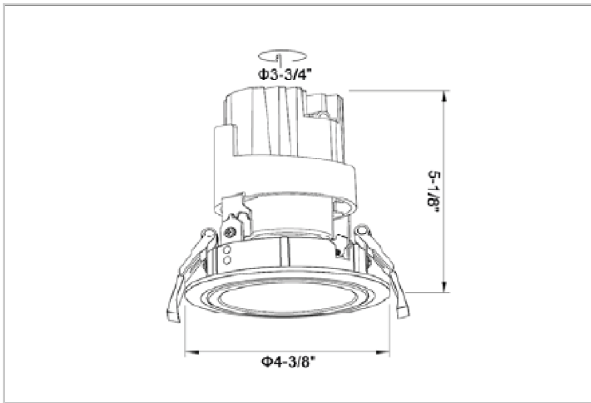

Glint Down Lights

ITEM SKU#: 662187495170

Product Code : IK-RGLINTDL-20W-30K-WH-90C-24D

Voltage	100 - 277 V AC, 50-60 Hz
Lumen Output	1700lm
Power	20W
Efficacy	85lm/w
CCT	3000K
CRI	>90
Beam Angle	24°
Light Distribution	Medium
LED Type	COB
LED Light Source	Osram SOLERIQ S 19
Start Time	Instant
Driver	Stand Alone (included)
Operating Position	Swiveling Type
Dimming	On-Off / Triac / 0-10 V
Construction	Round
Mounting Type	Recessed
Heads	Single Head
Body Material	Aluminium Die cast
Finish	White
Height	5-1/8"
Diameter	4-1/8"
Cut Out	3-7/8"
Optics	Darklight Technology Black, Silver
Application Area	Guest Room, Corridor, Restaurant, Meeting Room Club, Hall, Hotel Entrance

Beam Spread (Options)

Spot 15°		Medium 24°		Flood 38°	
ft	Ø	ft	Ø	ft	Ø
3.0	0.72	3.0	1.41	3.0	2.03
9.0	2.15	9.0	4.22	9.0	6.09
15.0	3.58	15.0	7.04	15.0	10.15

Glint, a circular shaped LED downlight made of aluminum die cast with high quality powder coated luminaire housing and optimum heat sink. Specular reflector & power grid / global connectors available with isolated LED Driver using Ultra bright OSRAM COB.