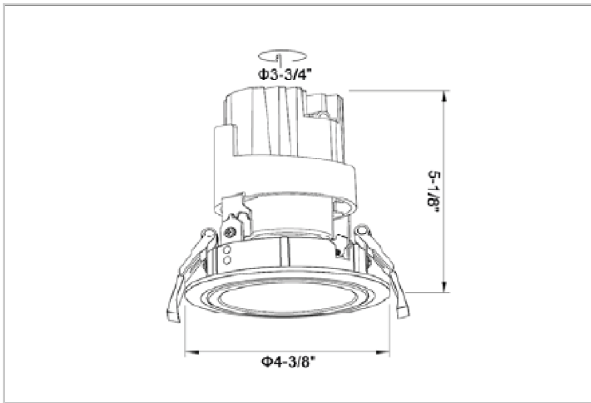

## Product Code : IK-RGLINTDL-20W-35K-WH-90C-15D

Voltage	100 - 277 V AC, 50-60 Hz
Lumen Output	1700lm
Power	20W
Efficacy	85lm/w
CCT	3500K
CRI	>90
Beam Angle	15°
Light Distribution	Spot
LED Type	COB
LED Light Source	Osram SOLERIQ S 19
Start Time	Instant
Driver	Stand Alone (included)
Operating Position	Swiveling Type
Dimming	On-Off / Triac / 0-10 V
Construction	Round
Mounting Type	Recessed
Heads	Single Head
Body Material	Aluminium Die cast
Finish	White
Height	5-1/8"
Diameter	4-1/8"
Cut Out	3-7/8"
Optics	Darklight Technology Black, Silver
Application Area	Guest Room, Corridor, Restaurant, Meeting Room Club, Hall, Hotel Entrance

### Beam Spread (Options)

Spot 15°		Medium 24°		Flood 38°	
ft	Ø	ft	Ø	ft	Ø
3.0	0.72	3.0	1.41	3.0	2.03
9.0	2.15	9.0	4.22	9.0	6.09
15.0	3.58	15.0	7.04	15.0	10.15

Glint, a circular shaped LED downlight made of aluminum die cast with high quality powder coated luminaire housing and optimum heat sink. Specular reflector & power grid / global connectors available with isolated LED Driver using Ultra bright OSRAM COB.