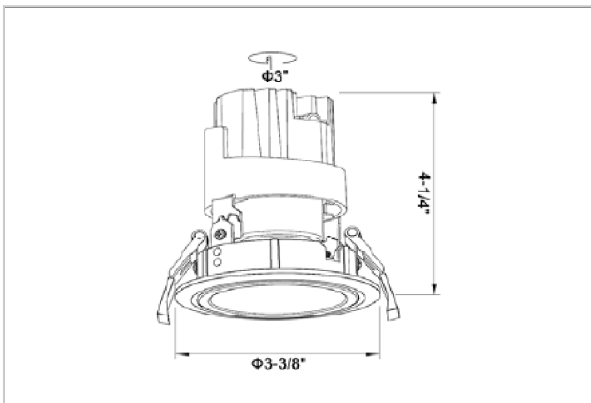

## Product Code : IK-RGLINTDL-15W-40K-WH-90C-24D

Voltage	100 - 277 V AC, 50-60 Hz
Lumen Output	1275lm
Power	15W
Efficacy	85lm/w
CCT	4000K
CRI	>90
Beam Angle	24°
Light Distribution	Medium
LED Type	COB
LED Light Source	Osram SOLERIQ S 19
Start Time	Instant
Driver	Stand Alone (included)
Operating Position	Swiveling Type
Dimming	On-Off / Triac / 0-10 V
Construction	Round
Mounting Type	Recessed
Heads	Single Head
Body Material	Aluminium Die cast
Finish	White
Height	4-1/4"
Diameter	3-3/8"
Cut Out	3"
Optics	Darklight Technology Black, Silver
Application Area	Guest Room, Corridor, Restaurant, Meeting Room Club, Hall, Hotel Entrance

### Beam Spread (Options)

Spot	15°	Medium	24°	Flood	38°
ft	Ø	ft	Ø	ft	Ø
3.0	0.72	3.0	1.41	3.0	2.03
9.0	2.15	9.0	4.22	9.0	6.09
15.0	3.58	15.0	7.04	15.0	10.15

Glint, a circular shaped LED downlight made of aluminum die cast with high quality powder coated luminaire housing and optimum heat sink. Specular reflector & power grid /global connectors available with isolated LED Driver using Ultra bright OSRAM COB.