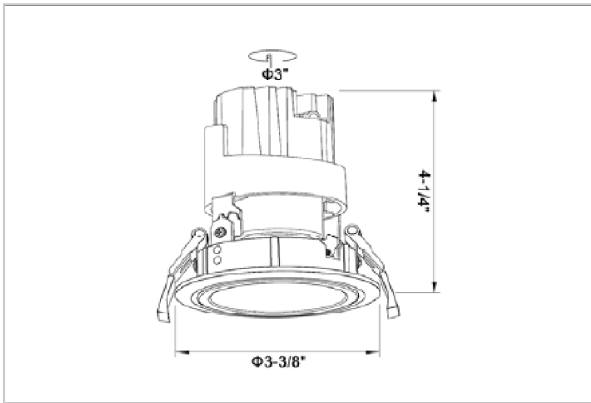

Glint Down Lights

ITEM SKU#: 662187495033

Product Code : IK-RGLINTDL-15W-35K-WH-90C-24D

Voltage	100 - 277 V AC, 50-60 Hz
Lumen Output	1275lm
Power	15W
Efficacy	85lm/w
CCT	3500K
CRI	>90
Beam Angle	24°
Light Distribution	Medium
LED Type	COB
LED Light Source	Osram SOLERIQ S 19
Start Time	Instant
Driver	Stand Alone (included)
Operating Position	Swiveling Type
Dimming	On-Off / Triac / 0-10 V
Construction	Round
Mounting Type	Recessed
Heads	Single Head
Body Material	Aluminium Die cast
Finish	White
Height	4-1/4"
Diameter	3-3/8"
Cut Out	3"
Optics	Darklight Technology Black, Silver
Application Area	Guest Room, Corridor, Restaurant, Meeting Room Club, Hall, Hotel Entrance

Beam Spread (Options)

Spot	15°		Medium 24°		Flood 38°	
	ft	Ø	ft	Ø	ft	Ø
3.0	0.72	3.0	1.41	3.0	2.03	
9.0	2.15	9.0	4.22	9.0	6.09	
15.0	3.58	15.0	7.04	15.0	10.15	

Glint, a circular shaped LED downlight made of aluminum die cast with high quality powder coated luminaire housing and optimum heat sink. Specular reflector & power grid /global connectors available with isolated LED Driver using Ultra bright OSRAM COB.