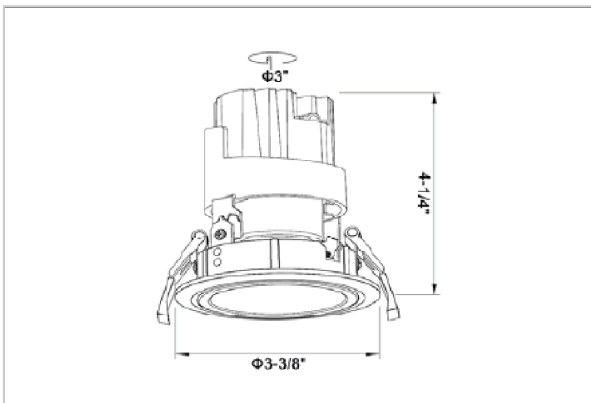

Glint Down Lights

ITEM SKU#: 662187495026

Product Code : IK-RGLINTDL-15W-30K-WH-90C-24D

Voltage	100 - 277 V AC, 50-60 Hz
Lumen Output	1275lm
Power	15W
Efficacy	85lm/w
CCT	3000K
CRI	>90
Beam Angle	24°
Light Distribution	Medium
LED Type	COB
LED Light Source	Osram SOLERIQ S 19
Start Time	Instant
Driver	Stand Alone (included)
Operating Position	Swiveling Type
Dimming	On-Off / Triac / 0-10 V
Construction	Round
Mounting Type	Recessed
Heads	Single Head
Body Material	Aluminium Die cast
Finish	White
Height	4-1/4"
Diameter	3-3/8"
Cut Out	3"
Optics	Darklight Technology Black, Silver
Application Area	Guest Room, Corridor, Restaurant, Meeting Room Club, Hall, Hotel Entrance

Beam Spread (Options)

Spot	15°		Medium 24°		Flood 38°	
	ft	Ø	ft	Ø	ft	Ø
3.0	0.72	3.0	1.41	3.0	2.03	
9.0	2.15	9.0	4.22	9.0	6.09	
15.0	3.58	15.0	7.04	15.0	10.15	

Glint, a circular shaped LED downlight made of aluminum die cast with high quality powder coated luminaire housing and optimum heat sink. Specular reflector & power grid / global connectors available with isolated LED Driver using Ultra bright OSRAM COB.