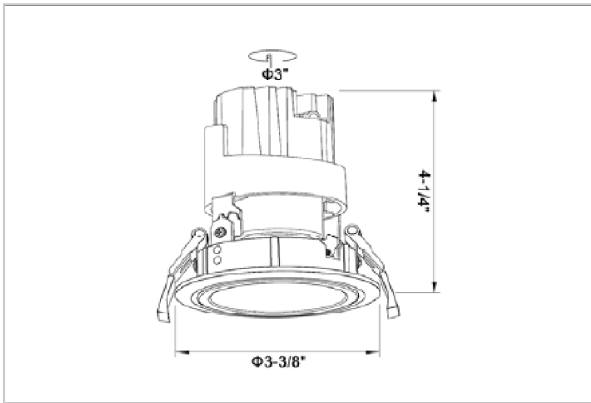

## Product Code : IK-RGLINTDL-15W-30K-WH-90C-24D

Voltage	100 - 277 V AC, 50-60 Hz
Lumen Output	1275lm
Power	15W
Efficacy	85lm/w
CCT	3000K
CRI	>90
Beam Angle	24°
Light Distribution	Medium
LED Type	COB
LED Light Source	Osram SOLERIQ S 19
Start Time	Instant
Driver	Stand Alone (included)
Operating Position	Swiveling Type
Dimming	On-Off / Triac / 0-10 V
Construction	Round
Mounting Type	Recessed
Heads	Single Head
Body Material	Aluminium Die cast
Finish	White
Height	4-1/4"
Diameter	3-3/8"
Cut Out	3"
Optics	Darklight Technology Black, Silver
Application Area	Guest Room, Corridor, Restaurant, Meeting Room Club, Hall, Hotel Entrance

### Beam Spread (Options)

Spot	15°	Medium	24°	Flood	38°
ft	Ø	ft	Ø	ft	Ø
3.0	0.72	3.0	1.41	3.0	2.03
9.0	2.15	9.0	4.22	9.0	6.09
15.0	3.58	15.0	7.04	15.0	10.15

Glint, a circular shaped LED downlight made of aluminum die cast with high quality powder coated luminaire housing and optimum heat sink. Specular reflector & power grid / global connectors available with isolated LED Driver using Ultra bright OSRAM COB.