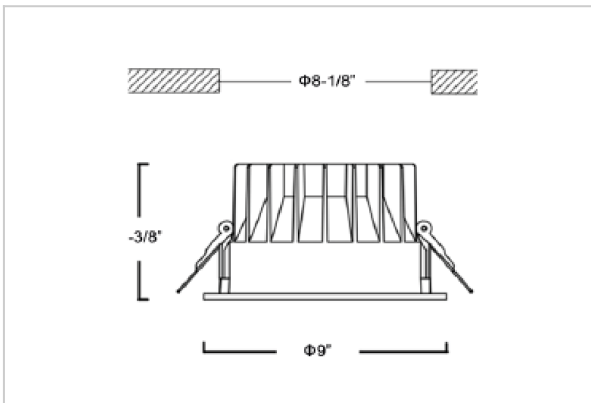

Glim Down Lights

ITEM SKU#: 662187494654

Product Code : IK-RGLIMDL-40W-30K-BL-90C-60D

Voltage	100 - 277 V AC, 50-60 Hz
Lumen Output	3600lm
Power	40W
Efficacy	90lm/w
CCT	3000K
CRI	>90
Beam Angle	60°
Light Distribution	Wide flood
LED Light Source	Osram SOLERIQ S 19
Start Time	Instant
Driver	Stand Alone (included)
Operating Position	Non - Swiveling Type
Dimming	On-Off / Triac / 0-10 V
Construction	Round
Mounting Type	Recessed
Heads	Single Head
Finish	Black
Height	4-3/8"
Diameter	9"
Cut Out	8-1/8"
Optics	Darklight Technology Black, Silver
IP Rating	-
Application Area	Outdoor Corridor, Bathroom, Eave.

Beam Spread (Option)

Wide Flood	60°
ft	Ø
3.0	3.15
9.0	9.45
15.0	15.75

Glim, a round shaped LED downlight made of aluminum die cast with high quality powder coated luminaire housing and optimum heat sink. Specular reflector & power grid /global connectors available with isolated LED Driver using Ultra bright OSRAM COB.