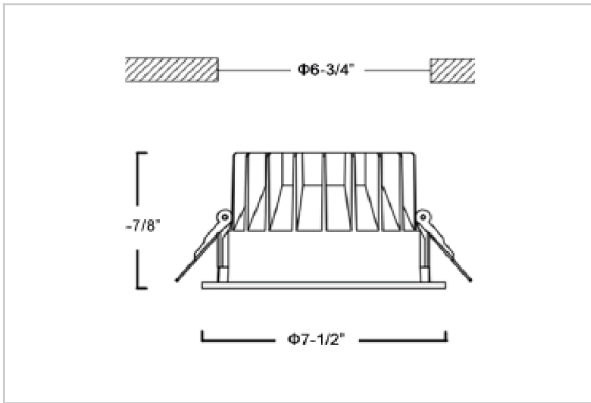

Glim Down Lights

ITEM SKU#: 662187494623

Product Code : IK-RGLIMDL-30W-35K-BL-90C-60D

Voltage	100 - 277 V AC, 50-60 Hz
Lumen Output	2700lm
Power	30W
Efficacy	90lm/w
CCT	3500K
CRI	>90
Beam Angle	60°
Light Distribution	Wide flood
LED Light Source	Osram SOLERIQ S 19
Start Time	Instant
Driver	Stand Alone (included)
Operating Position	Non - Swiveling Type
Dimming	On-Off / Triac / 0-10 V
Construction	Round
Mounting Type	Recessed
Heads	Single Head
Finish	Black
Height	3-7/8"
Diameter	7-1/2"
Cut Out	6-3/4"
Optics	Darklight Technology Black, Silver
IP Rating	-
Application Area	Outdoor Corridor, Bathroom, Eave.

Beam Spread (Option)

Wide Flood	60°
ft	Ø
3.0	3.15
9.0	9.45
15.0	15.75

Glim, a round shaped LED downlight made of aluminum die cast with high quality powder coated luminaire housing and optimum heat sink. Specular reflector & power grid /global connectors available with isolated LED Driver using Ultra bright OSRAM COB.