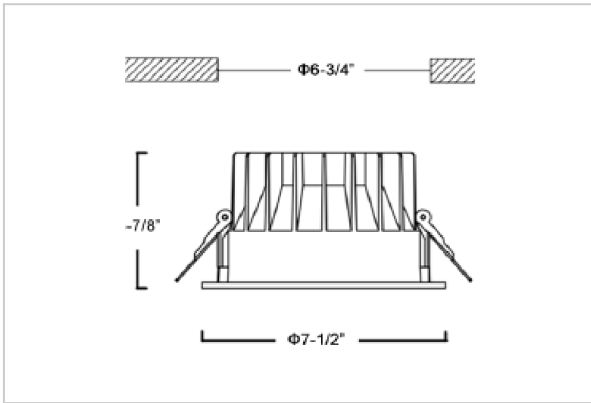

Glim Down Lights

ITEM SKU#: 662187494616

Product Code : IK-RGLIMDL-30W-30K-BL-90C-60D

Voltage	100 - 277 V AC, 50-60 Hz
Lumen Output	2700lm
Power	30W
Efficacy	90lm/w
CCT	3000K
CRI	>90
Beam Angle	60°
Light Distribution	Wide flood
LED Light Source	Osram SOLERIQ S 19
Start Time	Instant
Driver	Stand Alone (included)
Operating Position	Non - Swiveling Type
Dimming	On-Off / Triac / 0-10 V
Construction	Round
Mounting Type	Recessed
Heads	Single Head
Finish	Black
Height	3-7/8"
Diameter	7-1/2"
Cut Out	6-3/4"
Optics	Darklight Technology Black, Silver
IP Rating	-
Application Area	Outdoor Corridor, Bathroom, Eave.

Beam Spread (Option)

Wide Flood	60°
ft	Ø
3.0	3.15
9.0	9.45
15.0	15.75

Glim, a round shaped LED downlight made of aluminum die cast with high quality powder coated luminaire housing and optimum heat sink. Specular reflector & power grid /global connectors available with isolated LED Driver using Ultra bright OSRAM COB.