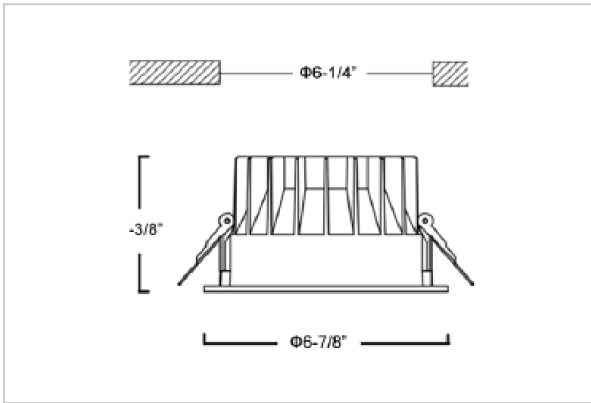

Glim Down Lights

ITEM SKU#: 662187494586

Product Code : IK-RGLIMDL-20W-35K-BL-90C-60D

Voltage	100 - 277 V AC, 50-60 Hz
Lumen Output	1800lm
Power	20W
Efficacy	90lm/w
CCT	3500K
CRI	>90
Beam Angle	60°
Light Distribution	Wide flood
LED Light Source	Osram SOLERIQ S 19
Start Time	Instant
Driver	Stand Alone (included)
Operating Position	Non - Swiveling Type
Dimming	On-Off / Triac / 0-10 V
Construction	Round
Mounting Type	Recessed
Heads	Single Head
Finish	Black
Height	3-3/8"
Diameter	6-7/8"
Cut Out	6-1/4"
Optics	Darklight Technology Black, Silver
IP Rating	-
Application Area	Outdoor Corridor, Bathroom, Eave.

Beam Spread (Option)

ft	Ø
3.0	3.15
9.0	9.45
15.0	15.75

Glim, a round shaped LED downlight made of aluminum die cast with high quality powder coated luminaire housing and optimum heat sink. Specular reflector & power grid /global connectors available with isolated LED Driver using Ultra bright OSRAM COB.