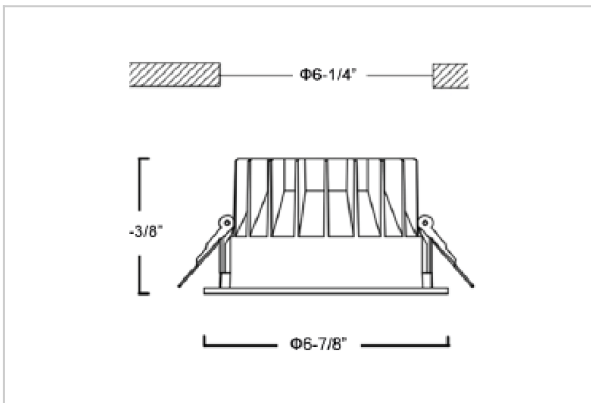

## Product Code : IK-RGLIMDL-20W-35K-BL-90C-60D

Voltage	100 - 277 V AC, 50-60 Hz
Lumen Output	1800lm
Power	20W
Efficacy	90lm/w
CCT	3500K
CRI	>90
Beam Angle	60°
Light Distribution	Wide flood
LED Light Source	Osram SOLERIQ S 19
Start Time	Instant
Driver	Stand Alone (included)
Operating Position	Non - Swiveling Type
Dimming	On-Off / Triac / 0-10 V
Construction	Round
Mounting Type	Recessed
Heads	Single Head
Finish	Black
Height	3-3/8"
Diameter	6-7/8"
Cut Out	6-1/4"
Optics	Darklight Technology Black, Silver
IP Rating	-
Application Area	Outdoor Corridor, Bathroom, Eave.

### Beam Spread (Option)

Wide Flood	60°
ft	Ø
3.0	3.15
9.0	9.45
15.0	15.75

Glim, a round shaped LED downlight made of aluminum die cast with high quality powder coated luminaire housing and optimum heat sink. Specular reflector & power grid /global connectors available with isolated LED Driver using Ultra bright OSRAM COB.