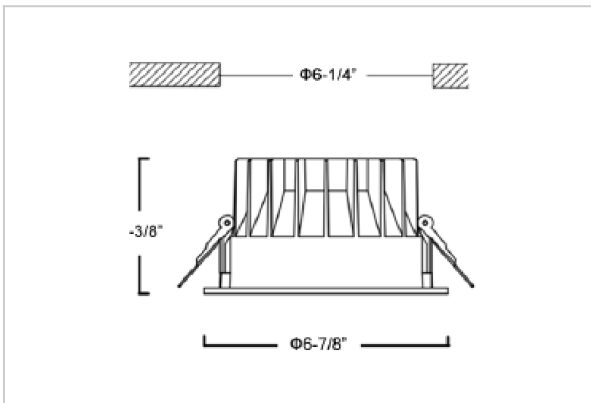

Glim Down Lights

ITEM SKU#: 662187494579

Product Code : IK-RGLIMDL-20W-30K-BL-90C-60D

Voltage	100 - 277 V AC, 50-60 Hz
Lumen Output	1800lm
Power	20W
Efficacy	90lm/w
CCT	3000K
CRI	>90
Beam Angle	60°
Light Distribution	Wide flood
LED Light Source	Osram SOLERIQ S 19
Start Time	Instant
Driver	Stand Alone (included)
Operating Position	Non - Swiveling Type
Dimming	On-Off / Triac / 0-10 V
Construction	Round
Mounting Type	Recessed
Heads	Single Head
Finish	Black
Height	3-3/8"
Diameter	6-7/8"
Cut Out	6-1/4"
Optics	Darklight Technology Black, Silver
IP Rating	-
Application Area	Outdoor Corridor, Bathroom, Eave.

Beam Spread (Option)

ft	Ø
3.0	3.15
9.0	9.45
15.0	15.75

Glim, a round shaped LED downlight made of aluminum die cast with high quality powder coated luminaire housing and optimum heat sink. Specular reflector & power grid /global connectors available with isolated LED Driver using Ultra bright OSRAM COB.