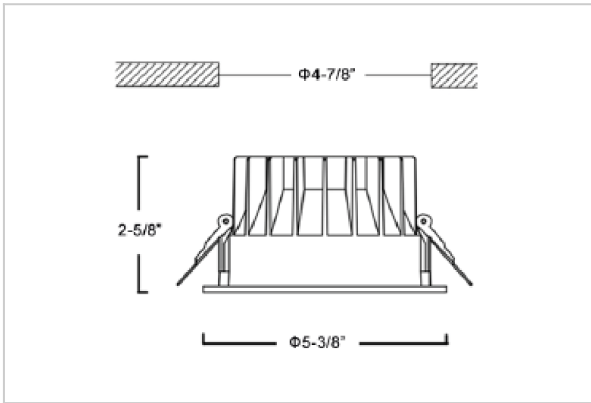

Glim Down Lights

ITEM SKU#: 662187494555

Product Code : IK-RGLIMDL-15W-40K-BL-90C-60D

Voltage	100 - 277 V AC, 50-60 Hz
Lumen Output	1350lm
Power	15W
Efficacy	90lm/w
CCT	4000K
CRI	>90
Beam Angle	60°
Light Distribution	Wide flood
LED Light Source	Osram SOLERIQ S 19
Start Time	Instant
Driver	Stand Alone (included)
Operating Position	Non - Swiveling Type
Dimming	On-Off / Triac / 0-10 V
Construction	Round
Mounting Type	Recessed
Heads	Single Head
Finish	Black
Height	2-5/8"
Diameter	5-3/8"
Cut Out	4-7/8"
Optics	Darklight Technology Black, Silver
IP Rating	-
Application Area	Outdoor Corridor, Bathroom, Eave.

Beam Spread (Option)

Wide Flood	60°
ft	Ø
3.0	3.15
9.0	9.45
15.0	15.75

Glim, a round shaped LED downlight made of aluminum die cast with high quality powder coated luminaire housing and optimum heat sink. Specular reflector & power grid /global connectors available with isolated LED Driver using Ultra bright OSRAM COB.