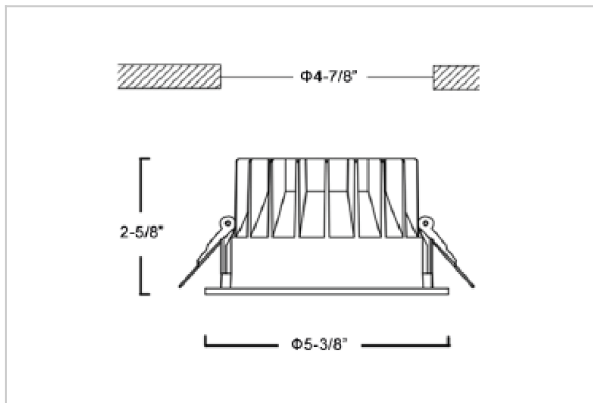

## Product Code : IK-RGLIMDL-15W-35K-BL-90C-60D

Voltage	100 - 277 V AC, 50-60 Hz
Lumen Output	1350lm
Power	15W
Efficacy	90lm/w
CCT	3500K
CRI	>90
Beam Angle	60°
Light Distribution	Wide flood
LED Light Source	Osram SOLERIQ S 19
Start Time	Instant
Driver	Stand Alone (included)
Operating Position	Non - Swiveling Type
Dimming	On-Off / Triac / 0-10 V
Construction	Round
Mounting Type	Recessed
Heads	Single Head
Finish	Black
Height	2-5/8"
Diameter	5-3/8"
Cut Out	4-7/8"
Optics	Darklight Technology Black, Silver
IP Rating	-
Application Area	Outdoor Corridor, Bathroom, Eave.

### Beam Spread (Option)

Wide Flood	60°
ft	Ø
3.0	3.15
9.0	9.45
15.0	15.75

Glim, a round shaped LED downlight made of aluminum die cast with high quality powder coated luminaire housing and optimum heat sink. Specular reflector & power grid /global connectors available with isolated LED Driver using Ultra bright OSRAM COB.