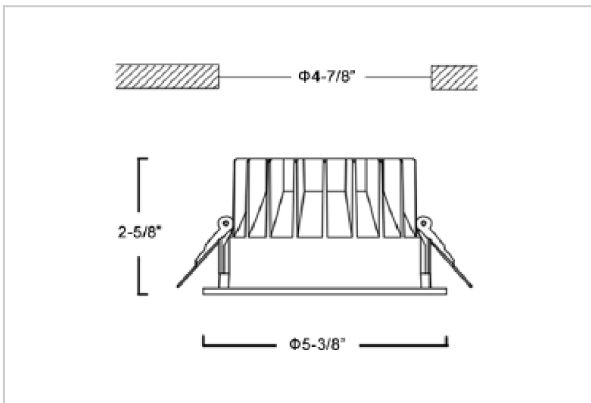

Glim Down Lights

ITEM SKU#: 662187494524

Product Code : IK-RGLIMDL-15W-27K-BL-90C-60D

Voltage	100 - 277 V AC, 50-60 Hz
Lumen Output	1350lm
Power	15W
Efficacy	90lm/w
CCT	2700K
CRI	>90
Beam Angle	60°
Light Distribution	Wide flood
LED Light Source	Osram SOLERIQ S 19
Start Time	Instant
Driver	Stand Alone (included)
Operating Position	Non - Swiveling Type
Dimming	On-Off / Triac / 0-10 V
Construction	Round
Mounting Type	Recessed
Heads	Single Head
Finish	Black
Height	2-5/8"
Diameter	5-3/8"
Cut Out	4-7/8"
Optics	Darklight Technology Black, Silver
IP Rating	-
Application Area	Outdoor Corridor, Bathroom, Eave.

Beam Spread (Option)

Wide Flood	60°
ft	Ø
3.0	3.15
9.0	9.45
15.0	15.75

Glim, a round shaped LED downlight made of aluminum die cast with high quality powder coated luminaire housing and optimum heat sink. Specular reflector & power grid /global connectors available with isolated LED Driver using Ultra bright OSRAM COB.