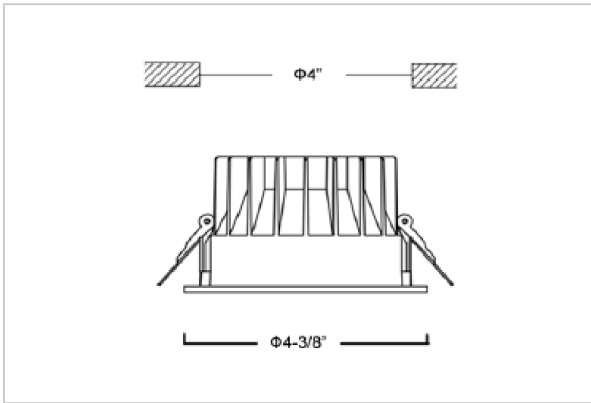

Glim Down Lights

ITEM SKU#: 662187494517

Product Code : IK-RGLIMDL-12W-40K-BL-90C-60D

Voltage	100 - 277 V AC, 50-60 Hz
Lumen Output	1080lm
Power	12W
Efficacy	90lm/w
CCT	4000K
CRI	>90
Beam Angle	60°
Light Distribution	Wide flood
LED Light Source	Osram SOLERIQ S 19
Start Time	Instant
Driver	Stand Alone (included)
Operating Position	Non - Swiveling Type
Dimming	On-Off / Triac / 0-10 V
Construction	Round
Mounting Type	Recessed
Heads	Single Head
Finish	Black
Height	2-1/2"
Diameter	4-3/8"
Cut Out	4"
Optics	Darklight Technology Black, Silver
IP Rating	-
Application Area	Outdoor Corridor, Bathroom, Eave.

Beam Spread (Option)

Wide Flood	60°
ft	Ø
3.0	3.15
9.0	9.45
15.0	15.75

Glim, a round shaped LED downlight made of aluminum die cast with high quality powder coated luminaire housing and optimum heat sink. Specular reflector & power grid /global connectors available with isolated LED Driver using Ultra bright OSRAM COB.