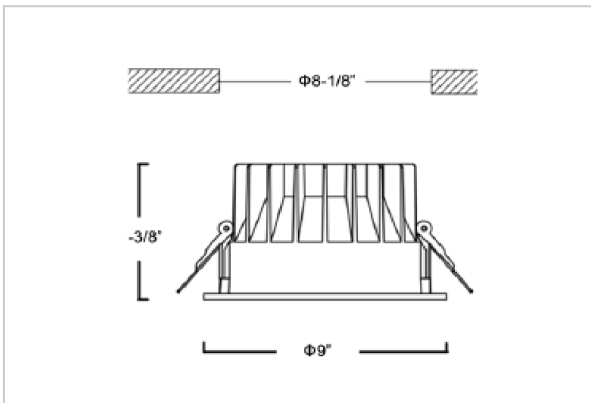

Glim Down Lights

ITEM SKU#: 662187494463

Product Code : IK-RGLIMDL-40W-35K-WH-90C-60D

Voltage	100 - 277 V AC, 50-60 Hz
Lumen Output	3600lm
Power	40W
Efficacy	90lm/w
CCT	3500K
CRI	>90
Beam Angle	60°
Light Distribution	Wide flood
LED Light Source	Osram SOLERIQ S 19
Start Time	Instant
Driver	Stand Alone (included)
Operating Position	Non - Swiveling Type
Dimming	On-Off / Triac / 0-10 V
Construction	Round
Mounting Type	Recessed
Heads	Single Head
Finish	White
Height	4-3/8"
Diameter	9"
Cut Out	8-1/8"
Optics	Darklight Technology Black, Silver
IP Rating	-
Application Area	Outdoor Corridor, Bathroom, Eave.

Beam Spread (Option)

Wide Flood	60°
ft	Ø
3.0	3.15
9.0	9.45
15.0	15.75

Glim, a round shaped LED downlight made of aluminum die cast with high quality powder coated luminaire housing and optimum heat sink. Specular reflector & power grid /global connectors available with isolated LED Driver using Ultra bright OSRAM COB.