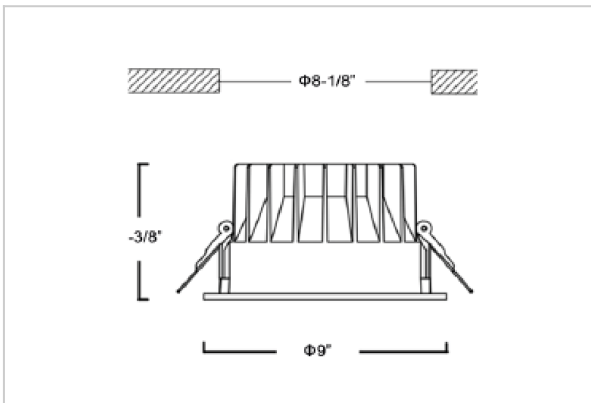

Glim Down Lights

ITEM SKU#: 662187494449

Product Code : IK-RGLIMDL-40W-27K-WH-90C-60D

Voltage	100 - 277 V AC, 50-60 Hz
Lumen Output	3600lm
Power	40W
Efficacy	90lm/w
CCT	2700K
CRI	>90
Beam Angle	60°
Light Distribution	Wide flood
LED Light Source	Osram SOLERIQ S 19
Start Time	Instant
Driver	Stand Alone (included)
Operating Position	Non - Swiveling Type
Dimming	On-Off / Triac / 0-10 V
Construction	Round
Mounting Type	Recessed
Heads	Single Head
Finish	White
Height	4-3/8"
Diameter	9"
Cut Out	8-1/8"
Optics	Darklight Technology Black, Silver
IP Rating	-
Application Area	Outdoor Corridor, Bathroom, Eave.

Beam Spread (Option)

Wide Flood	60°
ft	Ø
3.0	3.15
9.0	9.45
15.0	15.75

Glim, a round shaped LED downlight made of aluminum die cast with high quality powder coated luminaire housing and optimum heat sink. Specular reflector & power grid /global connectors available with isolated LED Driver using Ultra bright OSRAM COB.