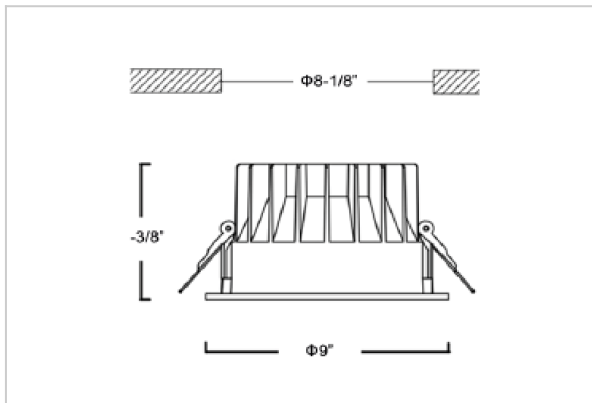

Glim Down Lights

ITEM SKU#: 662187494449

Product Code : IK-RGLIMDL-40W-27K-WH-90C-60D

Voltage	100 - 277 V AC, 50-60 Hz
Lumen Output	3600lm
Power	40W
Efficacy	90lm/w
CCT	2700K
CRI	>90
Beam Angle	60°
Light Distribution	Wide flood
LED Light Source	Osram SOLERIQ S 19
Start Time	Instant
Driver	Stand Alone (included)
Operating Position	Non - Swiveling Type
Dimming	On-Off / Triac / 0-10 V
Construction	Round
Mounting Type	Recessed
Heads	Single Head
Finish	White
Height	4-3/8"
Diameter	9"
Cut Out	8-1/8"
Optics	Darklight Technology Black, Silver
IP Rating	-
Application Area	Outdoor Corridor, Bathroom, Eave.

Beam Spread (Option)

Wide Flood	60°
ft	Ø
3.0	3.15
9.0	9.45
15.0	15.75

Glim, a round shaped LED downlight made of aluminum die cast with high quality powder coated luminaire housing and optimum heat sink. Specular reflector & power grid /global connectors available with isolated LED Driver using Ultra bright OSRAM COB.