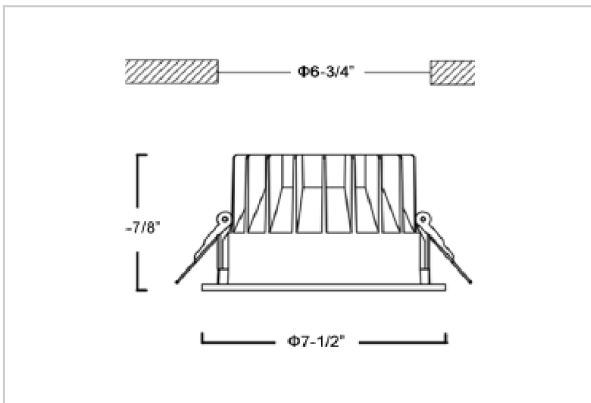

Glim Down Lights

ITEM SKU#: 662187494432

Product Code : IK-RGLIMDL-30W-40K-WH-90C-60D

Voltage	100 - 277 V AC, 50-60 Hz
Lumen Output	2700lm
Power	30W
Efficacy	90lm/w
CCT	4000K
CRI	>90
Beam Angle	60°
Light Distribution	Wide flood
LED Light Source	Osram SOLERIQ S 19
Start Time	Instant
Driver	Stand Alone (included)
Operating Position	Non - Swiveling Type
Dimming	On-Off / Triac / 0-10 V
Construction	Round
Mounting Type	Recessed
Heads	Single Head
Finish	White
Height	3-7/8"
Diameter	7-1/2"
Cut Out	6-3/4"
Optics	Darklight Technology Black, Silver
IP Rating	-
Application Area	Outdoor Corridor, Bathroom, Eave.

Beam Spread (Option)

Wide Flood	60°
ft	Ø
3.0	3.15
9.0	9.45
15.0	15.75

Glim, a round shaped LED downlight made of aluminum die cast with high quality powder coated luminaire housing and optimum heat sink. Specular reflector & power grid /global connectors available with isolated LED Driver using Ultra bright OSRAM COB.