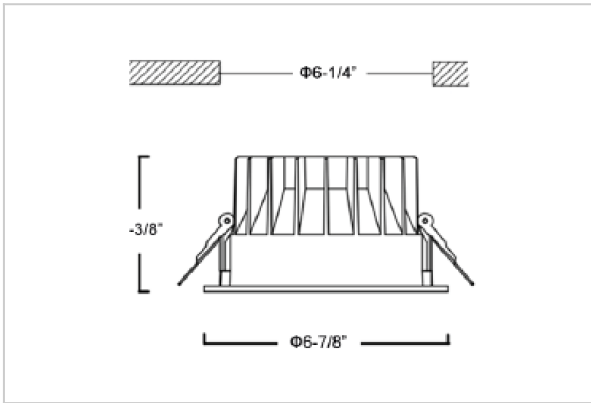

Glim Down Lights

ITEM SKU#: 662187494371

Product Code : IK-RGLIMDL-20W-35K-WH-90C-60D

Voltage	100 - 277 V AC, 50-60 Hz
Lumen Output	1800lm
Power	20W
Efficacy	90lm/w
CCT	3500K
CRI	>90
Beam Angle	60°
Light Distribution	Wide flood
LED Light Source	Osram SOLERIQ S 19
Start Time	Instant
Driver	Stand Alone (included)
Operating Position	Non - Swiveling Type
Dimming	On-Off / Triac / 0-10 V
Construction	Round
Mounting Type	Recessed
Heads	Single Head
Finish	White
Height	3-3/8"
Diameter	6-7/8"
Cut Out	6-1/4"
Optics	Darklight Technology Black, Silver
IP Rating	-
Application Area	Outdoor Corridor, Bathroom, Eave.

Beam Spread (Option)

Wide Flood	60°
ft	Ø
3.0	3.15
9.0	9.45
15.0	15.75

Glim, a round shaped LED downlight made of aluminum die cast with high quality powder coated luminaire housing and optimum heat sink. Specular reflector & power grid /global connectors available with isolated LED Driver using Ultra bright OSRAM COB.