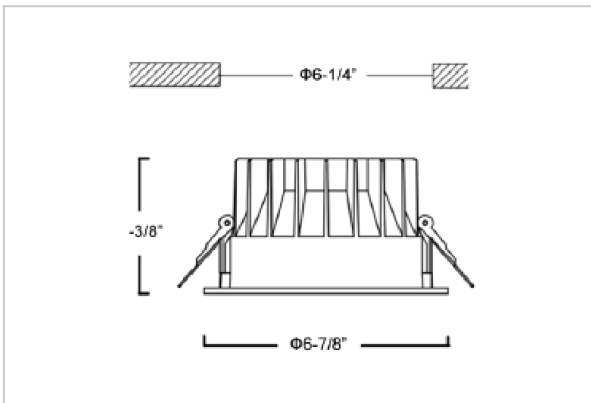

## Product Code : IK-RGLIMDL-20W-30K-WH-90C-60D

Voltage	100 - 277 V AC, 50-60 Hz
Lumen Output	1800lm
Power	20W
Efficacy	90lm/w
CCT	3000K
CRI	>90
Beam Angle	60°
Light Distribution	Wide flood
LED Light Source	Osram SOLERIQ S 19
Start Time	Instant
Driver	Stand Alone (included)
Operating Position	Non - Swiveling Type
Dimming	On-Off / Triac / 0-10 V
Construction	Round
Mounting Type	Recessed
Heads	Single Head
Finish	White
Height	3-3/8"
Diameter	6-7/8"
Cut Out	6-1/4"
Optics	Darklight Technology Black, Silver
IP Rating	-
Application Area	Outdoor Corridor, Bathroom, Eave.

### Beam Spread (Option)

Wide Flood	60°
ft	Ø
3.0	3.15
9.0	9.45
15.0	15.75

Glim, a round shaped LED downlight made of aluminum die cast with high quality powder coated luminaire housing and optimum heat sink. Specular reflector & power grid /global connectors available with isolated LED Driver using Ultra bright OSRAM COB.