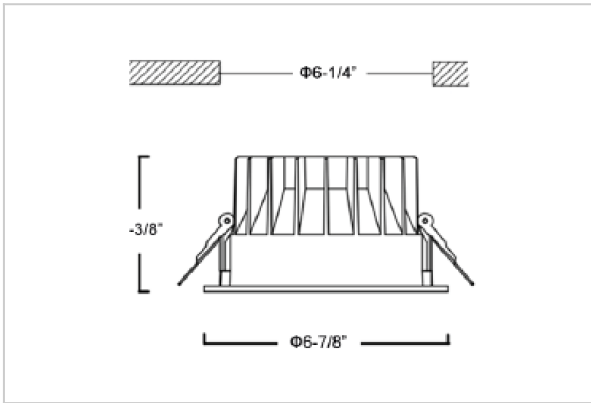

## Product Code : IK-RGLIMDL-20W-27K-WH-90C-60D

Voltage	100 - 277 V AC, 50-60 Hz
Lumen Output	1800lm
Power	20W
Efficacy	90lm/w
CCT	2700K
CRI	>90
Beam Angle	60°
Light Distribution	Wide flood
LED Light Source	Osram SOLERIQ S 19
Start Time	Instant
Driver	Stand Alone (included)
Operating Position	Non - Swiveling Type
Dimming	On-Off / Triac / 0-10 V
Construction	Round
Mounting Type	Recessed
Heads	Single Head
Finish	White
Height	3-3/8"
Diameter	6-7/8"
Cut Out	6-1/4"
Optics	Darklight Technology Black, Silver
IP Rating	-
Application Area	Outdoor Corridor, Bathroom, Eave.

### Beam Spread (Option)

Wide Flood	60°
ft	Ø
3.0	3.15
9.0	9.45
15.0	15.75

Glim, a round shaped LED downlight made of aluminum die cast with high quality powder coated luminaire housing and optimum heat sink. Specular reflector & power grid /global connectors available with isolated LED Driver using Ultra bright OSRAM COB.