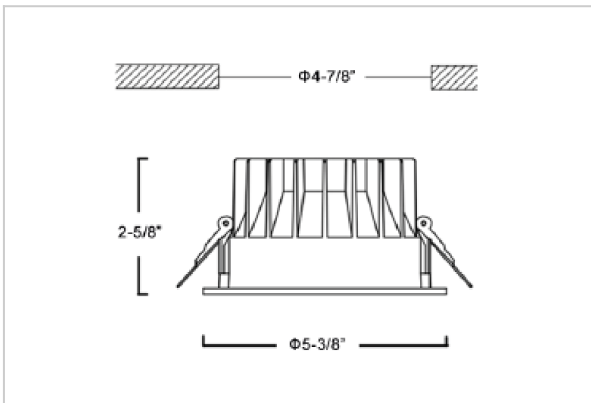

Glim Down Lights

ITEM SKU#: 662187494326

Product Code : IK-RGLIMDL-15W-30K-WH-90C-60D

Voltage	100 - 277 V AC, 50-60 Hz
Lumen Output	1350lm
Power	15W
Efficacy	90lm/w
CCT	3000K
CRI	>90
Beam Angle	60°
Light Distribution	Wide flood
LED Light Source	Osram SOLERIQ S 19
Start Time	Instant
Driver	Stand Alone (included)
Operating Position	Non - Swiveling Type
Dimming	On-Off / Triac / 0-10 V
Construction	Round
Mounting Type	Recessed
Heads	Single Head
Finish	White
Height	2-5/8"
Diameter	5-3/8"
Cut Out	4-7/8"
Optics	Darklight Technology Black, Silver
IP Rating	-
Application Area	Outdoor Corridor, Bathroom, Eave.

Beam Spread (Option)

Wide Flood	60°
ft	Ø
3.0	3.15
9.0	9.45
15.0	15.75

Glim, a round shaped LED downlight made of aluminum die cast with high quality powder coated luminaire housing and optimum heat sink. Specular reflector & power grid /global connectors available with isolated LED Driver using Ultra bright OSRAM COB.