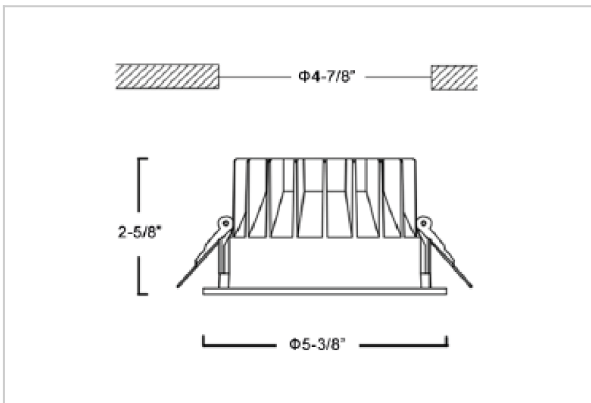

Glim Down Lights

ITEM SKU#: 662187494319

Product Code : IK-RGLIMDL-15W-27K-WH-90C-60D

Voltage	100 - 277 V AC, 50-60 Hz
Lumen Output	1350lm
Power	15W
Efficacy	90lm/w
CCT	2700K
CRI	>90
Beam Angle	60°
Light Distribution	Wide flood
LED Light Source	Osram SOLERIQ S 19
Start Time	Instant
Driver	Stand Alone (included)
Operating Position	Non - Swiveling Type
Dimming	On-Off / Triac / 0-10 V
Construction	Round
Mounting Type	Recessed
Heads	Single Head
Finish	White
Height	2-5/8"
Diameter	5-3/8"
Cut Out	4-7/8"
Optics	Darklight Technology Black, Silver
IP Rating	-
Application Area	Outdoor Corridor, Bathroom, Eave.

Beam Spread (Option)

Wide Flood	60°
ft	Ø
3.0	3.15
9.0	9.45
15.0	15.75

Glim, a round shaped LED downlight made of aluminum die cast with high quality powder coated luminaire housing and optimum heat sink. Specular reflector & power grid /global connectors available with isolated LED Driver using Ultra bright OSRAM COB.