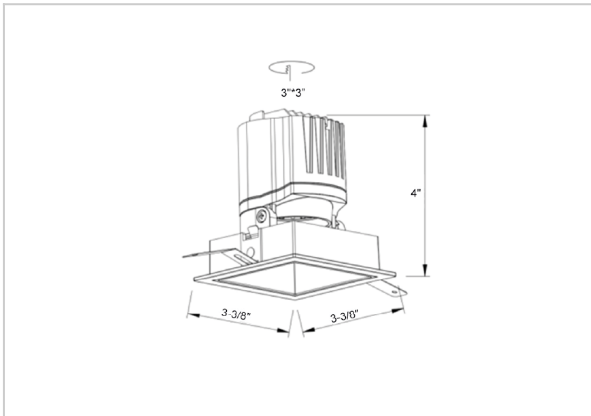

Gleam Down Lights

ITEM SKU#: 662187494265

Product Code : IK-RGLEAMD-L-15W-40K-WH-90C-60D

Voltage	100 - 277 V AC, 50-60 Hz
Lumen Output	1423.43lm
Power	15W
Efficacy	140lm/w
CCT	4000K
CRI	>90
Beam Angle	60°
Light Distribution	Wide flood
LED Light Source	Osram SOLERIQ S 19
Start Time	Instant
Driver	Stand Alone (included)
Operating Position	Swiveling Type
Dimming	On-Off / Triac / 0-10 V
Construction	Sqaure
Mounting Type	Recessed
Heads	Single Head
Body Material	Aluminium Die cast
Finish	White
Length	4-3/8"
Height	5-1/8"
Diameter	4"
Cut Out	4"x4"
Optics	Darklight Technology Black, Silver
Width (W)	4-3/8"
Application Area	Guest Room, Corridor, Restaurant, Meeting Room Club, Hall, Hotel Entrance

Beam Spread (Options)

Spot	15°	Medium	24°	Flood	38°	Wide Flood	60°
ft	Ø	ft	Ø	ft	Ø	ft	Ø
3.0	0.72	3.0	1.41	3.0	2.03	3.0	3.15
9.0	2.15	9.0	4.22	9.0	6.09	9.0	9.45
15.0	3.58	15.0	7.04	15.0	10.15	15.0	15.75

Gleam, a square shaped LED downlight is made of aluminum die cast with high quality powder coated luminaire housing and optimum heat sink that ensure high-durability. The specular darklight reflector in this store light allows outstanding visual comfort to the visitors so that they are able to explore the merchandis with ease.