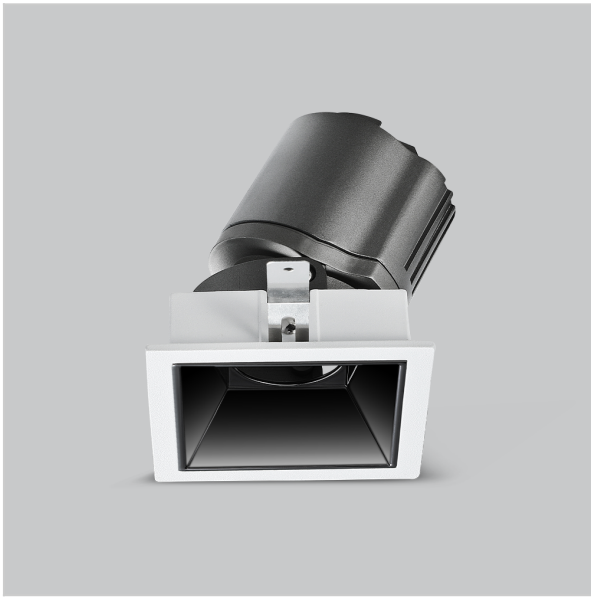

# Gleam Down Lights

ITEM SKU#: 662187494234

## Product Code : IK-RGLEAMD-L-15W-27K-WH-90C-60D

Voltage	100 - 277 V AC, 50-60 Hz
Lumen Output	1229.61lm
Power	15W
Efficacy	140lm/w
CCT	2700K
CRI	>90
Beam Angle	60°
Light Distribution	Wide flood
LED Light Source	Osram SOLERIQ S 19
Start Time	Instant
Driver	Stand Alone (included)
Operating Position	Swiveling Type
Dimming	On-Off / Triac / 0-10 V
Construction	Sqaure
Mounting Type	Recessed
Heads	Single Head
Body Material	Aluminium Die cast
Finish	White
Length	4-3/8"
Height	5-1/8"
Diameter	4"
Cut Out	4"x4"
Optics	Darklight Technology Black, Silver
Width (W)	4-3/8"
Application Area	Guest Room, Corridor, Restaurant, Meeting Room Club, Hall, Hotel Entrance

### Beam Spread (Options)

Spot	15°	Medium	24°	Flood	38°	Wide Flood	60°
3.0 ft	0.72	3.0	1.41	3.0	2.03	3.0	3.15
9.0 ft	2.15	9.0	4.22	9.0	6.09	9.0	9.45
15.0 ft	3.58	15.0	7.04	15.0	10.15	15.0	15.75

Gleam, a square shaped LED downlight is made of aluminum die cast with high quality powder coated luminaire housing and optimum heat sink that ensure high-durability. The specular darklight reflector in this store light allows outstanding visual comfort to the visitors so that they are able to explore the merchandise with ease.