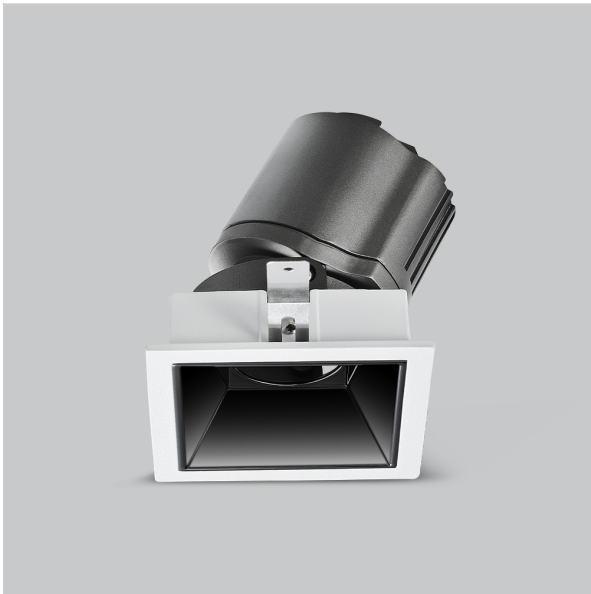

# Gleam Down Lights

ITEM SKU#: 662187494166

## Product Code : IK-RGLEAMD-L-15W-40K-WH-90C-24D

Voltage	100 - 277 V AC, 50-60 Hz
Lumen Output	1479lm
Power	15W
Efficacy	140lm/w
CCT	4000K
CRI	>90
Beam Angle	24°
Light Distribution	Medium
LED Light Source	Osram SOLERIQ S 19
Start Time	Instant
Driver	Stand Alone (included)
Operating Position	Swiveling Type
Dimming	On-Off / Triac / 0-10 V
Construction	Sqaure
Mounting Type	Recessed
Heads	Single Head
Body Material	Aluminium Die cast
Finish	White
Length	4-3/8"
Height	5-1/8"
Diameter	4"
Cut Out	4"x4"
Optics	Darklight Technology Black, Silver
Width (W)	4-3/8"
Application Area	Guest Room, Corridor, Restaurant, Meeting Room Club, Hall, Hotel Entrance

### Beam Spread (Options)

Spot	15°	Medium	24°	Flood	38°	Wide Flood	60°
ft	Ø	ft	Ø	ft	Ø	ft	Ø
3.0	0.72	3.0	1.41	3.0	2.03	3.0	3.15
9.0	2.15	9.0	4.22	9.0	6.09	9.0	9.45
15.0	3.58	15.0	7.04	15.0	10.15	15.0	15.75

Gleam, a square shaped LED downlight is made of aluminum die cast with high quality powder coated luminaire housing and optimum heat sink that ensure high-durability. The specular darklight reflector in this store light allows outstanding visual comfort to the visitors so that they are able to explore the merchandis with ease.