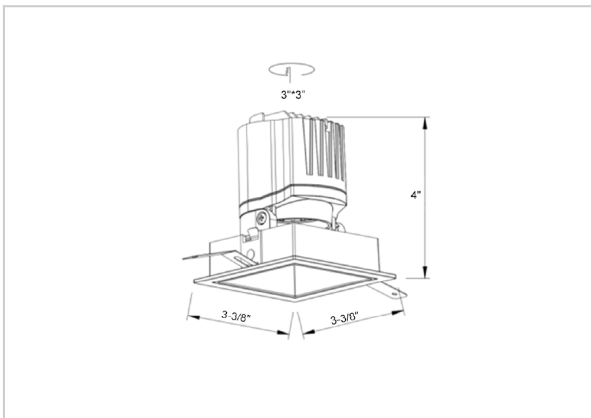

## Product Code : IK-RGLEAMD-L-15W-40K-WH-90C-24D

Voltage	100 - 277 V AC, 50-60 Hz
Lumen Output	1479lm
Power	15W
Efficacy	140lm/w
CCT	4000K
CRI	>90
Beam Angle	24°
Light Distribution	Medium
LED Light Source	Osram SOLERIQ S 19
Start Time	Instant
Driver	Stand Alone (included)
Operating Position	Swiveling Type
Dimming	On-Off / Triac / 0-10 V
Construction	Sqaure
Mounting Type	Recessed
Heads	Single Head
Body Material	Aluminium Die cast
Finish	White
Length	4-3/8"
Height	5-1/8"
Diameter	4"
Cut Out	4"x4"
Optics	Darklight Technology Black, Silver
Width (W)	4-3/8"
Application Area	Guest Room, Corridor, Restaurant, Meeting Room Club, Hall, Hotel Entrance

### Beam Spread (Options)

Spot	15°	Medium	24°	Flood	38°	Wide Flood	60°
ft	Ø	ft	Ø	ft	Ø	ft	Ø
3.0	0.72	3.0	1.41	3.0	2.03	3.0	3.15
9.0	2.15	9.0	4.22	9.0	6.09	9.0	9.45
15.0	3.58	15.0	7.04	15.0	10.15	15.0	15.75