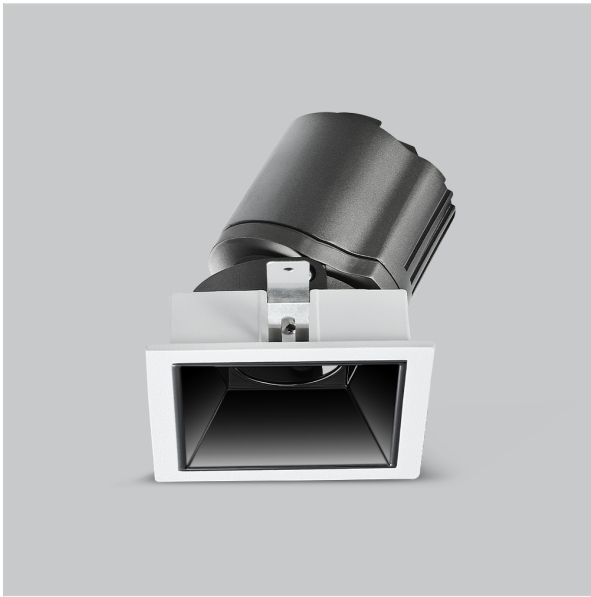

Gleam Down Lights

ITEM SKU#: 662187494159

Product Code : IK-RGLEAMD-L-15W-35K-WH-90C-24D

Voltage	100 - 277 V AC, 50-60 Hz
Lumen Output	1408.57lm
Power	15W
Efficacy	140lm/w
CCT	3500K
CRI	>90
Beam Angle	24°
Light Distribution	Medium
LED Light Source	Osram SOLERIQ S 19
Start Time	Instant
Driver	Stand Alone (included)
Operating Position	Swiveling Type
Dimming	On-Off / Triac / 0-10 V
Construction	Sqaure
Mounting Type	Recessed
Heads	Single Head
Body Material	Aluminium Die cast
Finish	White
Length	4-3/8"
Height	5-1/8"
Diameter	4"
Cut Out	4"x4"
Optics	Darklight Technology Black, Silver
Width (W)	4-3/8"
Application Area	Guest Room, Corridor, Restaurant, Meeting Room Club, Hall, Hotel Entrance

Beam Spread (Options)

Spot	15°	Medium	24°	Flood	38°	Wide Flood	60°
ft	Ø	ft	Ø	ft	Ø	ft	Ø
3.0	0.72	3.0	1.41	3.0	2.03	3.0	3.15
9.0	2.15	9.0	4.22	9.0	6.09	9.0	9.45
15.0	3.58	15.0	7.04	15.0	10.15	15.0	15.75

Gleam, a square shaped LED downlight is made of aluminum die cast with high quality powder coated luminaire housing and optimum heat sink that ensure high-durability. The specular darklight reflector in this store light allows outstanding visual comfort to the visitors so that they are able to explore the merchandise with ease.