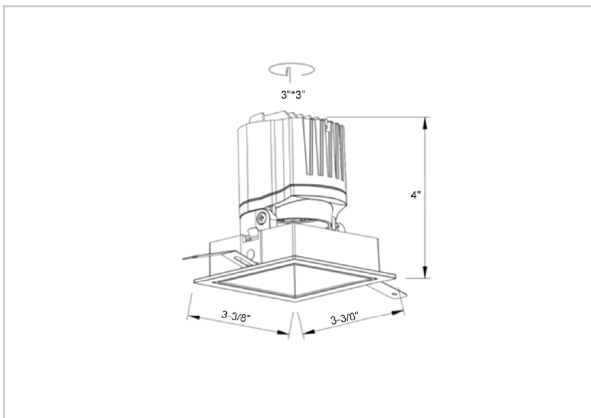

Gleam Down Lights

ITEM SKU#: 662187494159

Product Code : IK-RGLEAMD-L-15W-35K-WH-90C-24D

Voltage	100 - 277 V AC, 50-60 Hz
Lumen Output	1408.57lm
Power	15W
Efficacy	140lm/w
CCT	3500K
CRI	>90
Beam Angle	24°
Light Distribution	Medium
LED Light Source	Osram SOLERIQ S 19
Start Time	Instant
Driver	Stand Alone (included)
Operating Position	Swiveling Type
Dimming	On-Off / Triac / 0-10 V
Construction	Sqaure
Mounting Type	Recessed
Heads	Single Head
Body Material	Aluminium Die cast
Finish	White
Length	4-3/8"
Height	5-1/8"
Diameter	4"
Cut Out	4"x4"
Optics	Darklight Technology Black, Silver
Width (W)	4-3/8"
Application Area	Guest Room, Corridor, Restaurant, Meeting Room Club, Hall, Hotel Entrance

Beam Spread (Options)

Spot	15°	Medium	24°	Flood	38°	Wide Flood	60°
ft	Ø	ft	Ø	ft	Ø	ft	Ø
3.0	0.72	3.0	1.41	3.0	2.03	3.0	3.15
9.0	2.15	9.0	4.22	9.0	6.09	9.0	9.45
15.0	3.58	15.0	7.04	15.0	10.15	15.0	15.75

Gleam, a square shaped LED downlight is made of aluminum die cast with high quality powder coated luminaire housing and optimum heat sink that ensure high-durability. The specular darklight reflector in this store light allows outstanding visual comfort to the visitors so that they are able to explore the merchandise with ease.