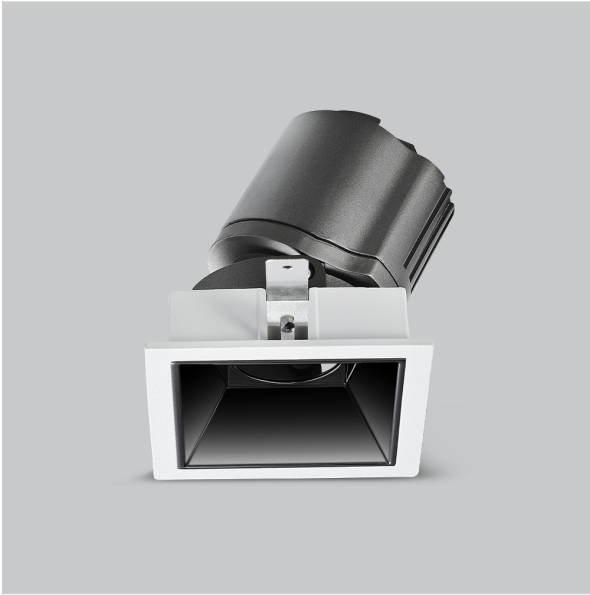

# Gleam Down Lights

ITEM SKU#: 662187494111

## Product Code : IK-RGLEAMD-L-15W-35K-WH-90C-15D

Voltage	100 - 277 V AC, 50-60 Hz
Lumen Output	1378.12lm
Power	15W
Efficacy	140lm/w
CCT	3500K
CRI	>90
Beam Angle	15°
Light Distribution	Spot
LED Light Source	Osram SOLERIQ S 19
Start Time	Instant
Driver	Stand Alone (included)
Operating Position	Swiveling Type
Dimming	On-Off / Triac / 0-10 V
Construction	Sqaure
Mounting Type	Recessed
Heads	Single Head
Body Material	Aluminium Die cast
Finish	White
Length	4-3/8"
Height	5-1/8"
Diameter	4"
Cut Out	4"x4"
Optics	Darklight Technology Black, Silver
Width (W)	4-3/8"
Application Area	Guest Room, Corridor, Restaurant, Meeting Room Club, Hall, Hotel Entrance

Spot	15°	Medium	24°	Flood	38°	Wide Flood	60°
ft	Ø	ft	Ø	ft	Ø	ft	Ø
3.0	0.72	3.0	1.41	3.0	2.03	3.0	3.15
9.0	2.15	9.0	4.22	9.0	6.09	9.0	9.45
15.0	3.58	15.0	7.04	15.0	10.15	15.0	15.75

Gleam, a square shaped LED downlight is made of aluminum die cast with high quality powder coated luminaire housing and optimum heat sink that ensure high-durability. The specular darklight reflector in this store light allows outstanding visual comfort to the visitors so that they are able to explore the merchandise with ease.