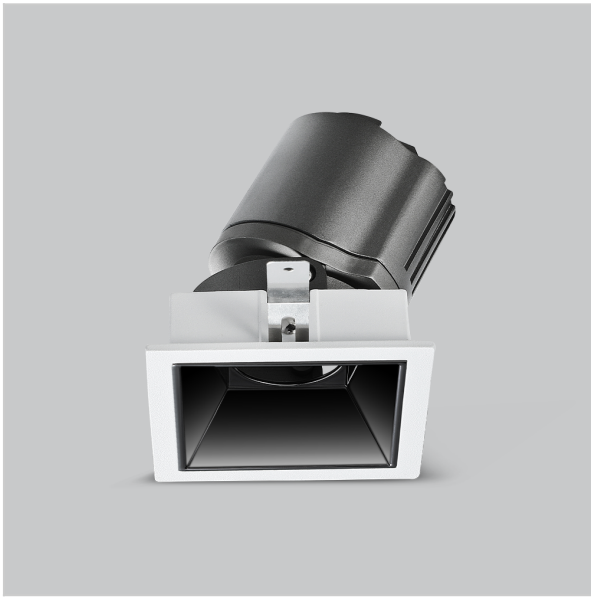

Gleam Down Lights

ITEM SKU#: 662187494104

Product Code : IK-RGLEAMD-L-15W-30K-WH-90C-15D

Voltage	100 - 277 V AC, 50-60 Hz
Lumen Output	1312.5lm
Power	15W
Efficacy	140lm/w
CCT	3000K
CRI	>90
Beam Angle	15°
Light Distribution	Spot
LED Light Source	Osram SOLERIQ S 19
Start Time	Instant
Driver	Stand Alone (included)
Operating Position	Swiveling Type
Dimming	On-Off / Triac / 0-10 V
Construction	Sqaure
Mounting Type	Recessed
Heads	Single Head
Body Material	Aluminium Die cast
Finish	White
Length	4-3/8"
Height	5-1/8"
Diameter	4"
Cut Out	4"x4"
Optics	Darklight Technology Black, Silver
Width (W)	4-3/8"
Application Area	Guest Room, Corridor, Restaurant, Meeting Room Club, Hall, Hotel Entrance

Beam Spread (Options)

Spot 15°		Medium 24°		Flood 38°		Wide Flood 60°	
ft	Ø	ft	Ø	ft	Ø	ft	Ø
3.0	0.72	3.0	1.41	3.0	2.03	3.0	3.15
9.0	2.15	9.0	4.22	9.0	6.09	9.0	9.45
15.0	3.58	15.0	7.04	15.0	10.15	15.0	15.75

Gleam, a square shaped LED downlight is made of aluminum die cast with high quality powder coated luminaire housing and optimum heat sink that ensure high-durability. The specular darklight reflector in this store light allows outstanding visual comfort to the visitors so that they are able to explore the merchandise with ease.