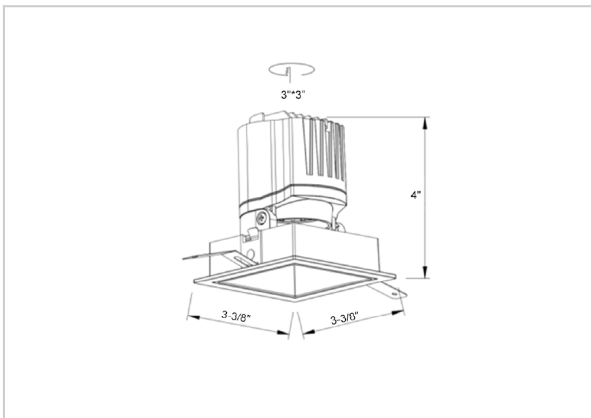

Gleam Down Lights

ITEM SKU#: 662187494104

Product Code : IK-RGLEAMD-L-15W-30K-WH-90C-15D

Voltage	100 - 277 V AC, 50-60 Hz
Lumen Output	1312.5lm
Power	15W
Efficacy	140lm/w
CCT	3000K
CRI	>90
Beam Angle	15°
Light Distribution	Spot
LED Light Source	Osram SOLERIQ S 19
Start Time	Instant
Driver	Stand Alone (included)
Operating Position	Swiveling Type
Dimming	On-Off / Triac / 0-10 V
Construction	Sqaure
Mounting Type	Recessed
Heads	Single Head
Body Material	Aluminium Die cast
Finish	White
Length	4-3/8"
Height	5-1/8"
Diameter	4"
Cut Out	4"x4"
Optics	Darklight Technology Black, Silver
Width (W)	4-3/8"
Application Area	Guest Room, Corridor, Restaurant, Meeting Room Club, Hall, Hotel Entrance

Beam Spread (Options)

Spot 15°		Medium 24°		Flood 38°		Wide Flood 60°	
ft	Ø	ft	Ø	ft	Ø	ft	Ø
3.0	0.72	3.0	1.41	3.0	2.03	3.0	3.15
9.0	2.15	9.0	4.22	9.0	6.09	9.0	9.45
15.0	3.58	15.0	7.04	15.0	10.15	15.0	15.75