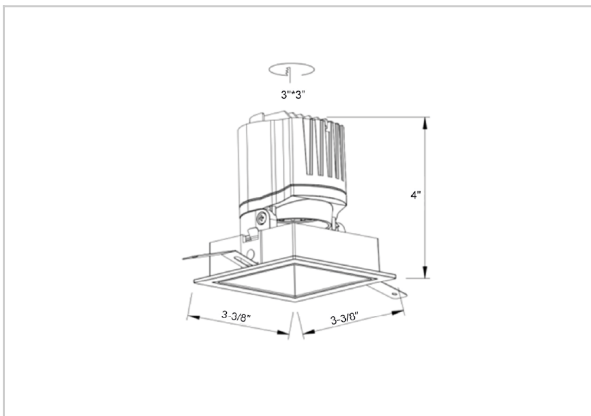

Gleam Down Lights

ITEM SKU#: 662187494043

Product Code : IK-RGLEAMDLM-8W-27K-WH-90C-60D

Voltage	100 - 277 V AC, 50-60 Hz
Lumen Output	662.09lm
Power	8W
Efficacy	140lm/w
CCT	2700K
CRI	>90
Beam Angle	60°
Light Distribution	Wide flood
LED Light Source	Osram SOLERIQ S 19
Start Time	Instant
Driver	Stand Alone (included)
Operating Position	Swiveling Type
Dimming	On-Off / Triac / 0-10 V
Construction	Sqaure
Mounting Type	Recessed
Heads	Single Head
Body Material	Aluminium Die cast
Finish	White
Length	3-3/8"
Height	4"
Diameter	2-7/8"
Cut Out	3"x3"
Optics	Darklight Technology Black, Silver
Width (W)	3-3/8"
Application Area	Guest Room, Corridor, Restaurant, Meeting Room Club, Hall, Hotel Entrance

Spot	15°	Medium	24°	Flood	38°	Wide Flood	60°
ft	Ø	ft	Ø	ft	Ø	ft	Ø
3.0	0.72	3.0	1.41	3.0	2.03	3.0	3.15
9.0	2.15	9.0	4.22	9.0	6.09	9.0	9.45
15.0	3.58	15.0	7.04	15.0	10.15	15.0	15.75

Gleam, a square shaped LED downlight is made of aluminum die cast with high quality powder coated luminaire housing and optimum heat sink that ensure high-durability. The specular darklight reflector in this store light allows outstanding visual comfort to the visitors so that they are able to explore the merchandise with ease.