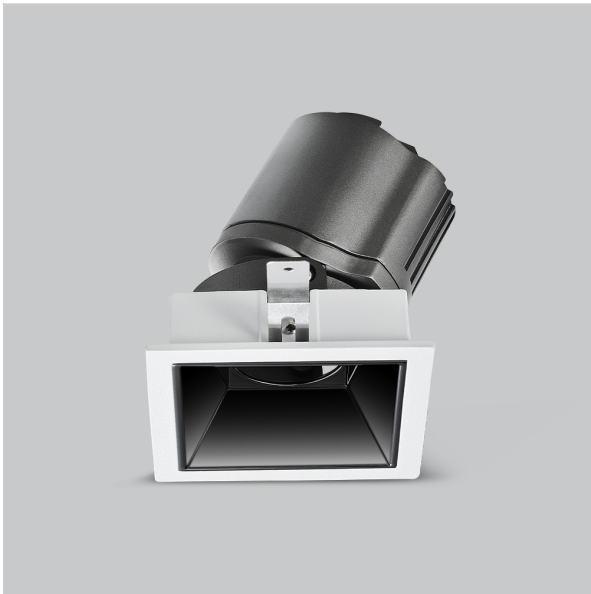

Gleam Down Lights

ITEM SKU#: 662187494043

Product Code : IK-RGLEAMDLM-8W-27K-WH-90C-60D

Voltage	100 - 277 V AC, 50-60 Hz
Lumen Output	662.09lm
Power	8W
Efficacy	140lm/w
CCT	2700K
CRI	>90
Beam Angle	60°
Light Distribution	Wide flood
LED Light Source	Osram SOLERIQ S 19
Start Time	Instant
Driver	Stand Alone (included)
Operating Position	Swiveling Type
Dimming	On-Off / Triac / 0-10 V
Construction	Sqaure
Mounting Type	Recessed
Heads	Single Head
Body Material	Aluminium Die cast
Finish	White
Length	3-3/8"
Height	4"
Diameter	2-7/8"
Cut Out	3"x3"
Optics	Darklight Technology Black, Silver
Width (W)	3-3/8"
Application Area	Guest Room, Corridor, Restaurant, Meeting Room Club, Hall, Hotel Entrance

Spot	15°	Medium	24°	Flood	38°	Wide Flood	60°
ft	Ø	ft	Ø	ft	Ø	ft	Ø
3.0	0.72	3.0	1.41	3.0	2.03	3.0	3.15
9.0	2.15	9.0	4.22	9.0	6.09	9.0	9.45
15.0	3.58	15.0	7.04	15.0	10.15	15.0	15.75

Gleam, a square shaped LED downlight is made of aluminum die cast with high quality powder coated luminaire housing and optimum heat sink that ensure high-durability. The specular darklight reflector in this store light allows outstanding visual comfort to the visitors so that they are able to explore the merchandise with ease.