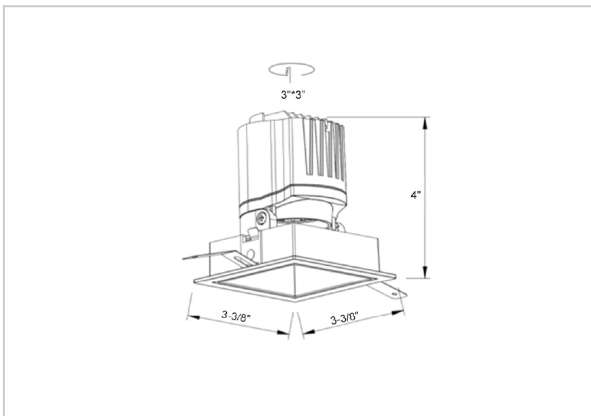

## Product Code : IK-RGLEAMDLM-8W-40K-WH-90C-38D

Voltage	100 - 277 V AC, 50-60 Hz
Lumen Output	753.55lm
Power	8W
Efficacy	140lm/w
CCT	4000K
CRI	>90
Beam Angle	38°
Light Distribution	Flood
LED Light Source	Osram SOLERIQ S 19
Start Time	Instant
Driver	Stand Alone (included)
Operating Position	Swiveling Type
Dimming	On-Off / Triac / 0-10 V
Construction	Sqaure
Mounting Type	Recessed
Heads	Single Head
Body Material	Aluminium Die cast
Finish	White
Length	3-3/8"
Height	4"
Diameter	2-7/8"
Cut Out	3"x3"
Optics	Darklight Technology Black, Silver
Width (W)	3-3/8"
Application Area	Guest Room, Corridor, Restaurant, Meeting Room Club, Hall, Hotel Entrance

### Beam Spread (Options)

Spot	15°	Medium	24°	Flood	38°	Wide Flood	60°
ft	Ø	ft	Ø	ft	Ø	ft	Ø
3.0	0.72	3.0	1.41	3.0	2.03	3.0	3.15
9.0	2.15	9.0	4.22	9.0	6.09	9.0	9.45
15.0	3.58	15.0	7.04	15.0	10.15	15.0	15.75