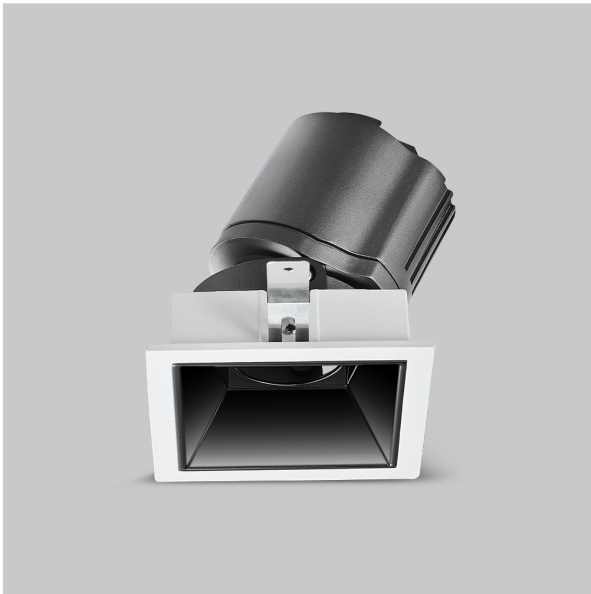

# Gleam Down Lights

ITEM SKU#: 662187494036

## Product Code : IK-RGLEAMDLM-8W-40K-WH-90C-38D

Voltage	100 - 277 V AC, 50-60 Hz
Lumen Output	753.55lm
Power	8W
Efficacy	140lm/w
CCT	4000K
CRI	>90
Beam Angle	38°
Light Distribution	Flood
LED Light Source	Osram SOLERIQ S 19
Start Time	Instant
Driver	Stand Alone (included)
Operating Position	Swiveling Type
Dimming	On-Off / Triac / 0-10 V
Construction	Sqaure
Mounting Type	Recessed
Heads	Single Head
Body Material	Aluminium Die cast
Finish	White
Length	3-3/8"
Height	4"
Diameter	2-7/8"
Cut Out	3"x3"
Optics	Darklight Technology Black, Silver
Width (W)	3-3/8"
Application Area	Guest Room, Corridor, Restaurant, Meeting Room Club, Hall, Hotel Entrance

### Beam Spread (Options)

Spot	15°	Medium	24°	Flood	38°	Wide Flood	60°
ft	Ø	ft	Ø	ft	Ø	ft	Ø
3.0	0.72	3.0	1.41	3.0	2.03	3.0	3.15
9.0	2.15	9.0	4.22	9.0	6.09	9.0	9.45
15.0	3.58	15.0	7.04	15.0	10.15	15.0	15.75

Gleam, a square shaped LED downlight is made of aluminum die cast with high quality powder coated luminaire housing and optimum heat sink that ensure high-durability. The specular darklight reflector in this store light allows outstanding visual comfort to the visitors so that they are able to explore the merchandis with ease.