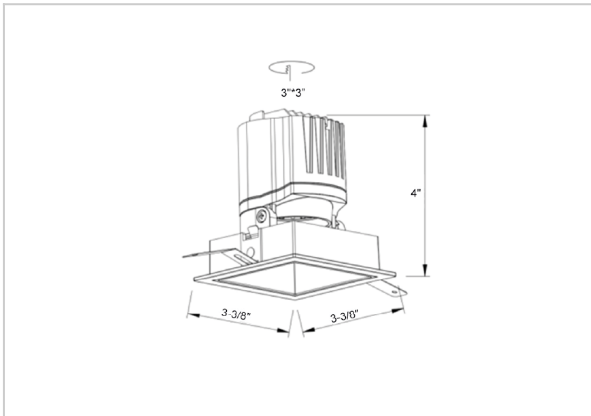

Gleam Down Lights

ITEM SKU#: 662187494012

Product Code : IK-RGLEAMD-L-8W-30K-WH-90C-38D

Voltage	100 - 277 V AC, 50-60 Hz
Lumen Output	683.5lm
Power	8W
Efficacy	140lm/w
CCT	3000K
CRI	>90
Beam Angle	38°
Light Distribution	Flood
LED Light Source	Osram SOLERIQ S 19
Start Time	Instant
Driver	Stand Alone (included)
Operating Position	Swiveling Type
Dimming	On-Off / Triac / 0-10 V
Construction	Sqaure
Mounting Type	Recessed
Heads	Single Head
Body Material	Aluminium Die cast
Finish	White
Length	3-3/8"
Height	4"
Diameter	2-7/8"
Cut Out	3"x3"
Optics	Darklight Technology Black, Silver
Width (W)	3-3/8"
Application Area	Guest Room, Corridor, Restaurant, Meeting Room Club, Hall, Hotel Entrance

Beam Spread (Options)

Spot	15°	Medium	24°	Flood	38°	Wide Flood	60°
ft	Ø	ft	Ø	ft	Ø	ft	Ø
3.0	0.72	3.0	1.41	3.0	2.03	3.0	3.15
9.0	2.15	9.0	4.22	9.0	6.09	9.0	9.45
15.0	3.58	15.0	7.04	15.0	10.15	15.0	15.75

Gleam, a square shaped LED downlight is made of aluminum die cast with high quality powder coated luminaire housing and optimum heat sink that ensure high-durability. The specular darklight reflector in this store light allows outstanding visual comfort to the visitors so that they are able to explore the merchandise with ease.