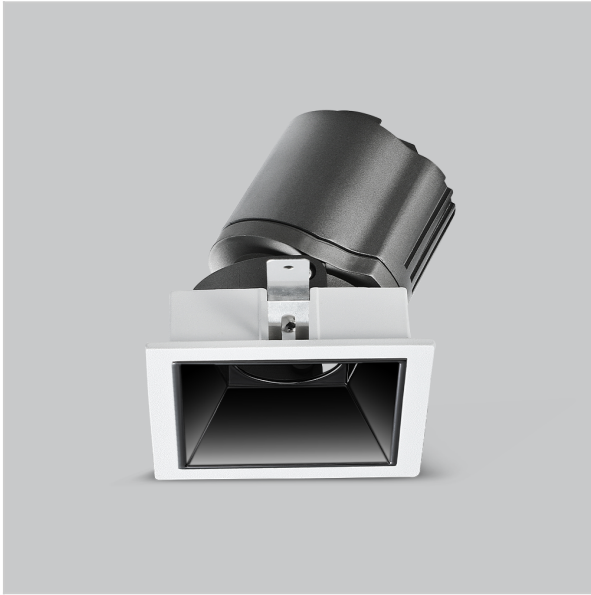

Gleam Down Lights

ITEM SKU#: 662187494005

Product Code : IK-RGLEAMDLM-8W-27K-WH-90C-38D

Voltage	100 - 277 V AC, 50-60 Hz
Lumen Output	650.95lm
Power	8W
Efficacy	140lm/w
CCT	2700K
CRI	>90
Beam Angle	38°
Light Distribution	Flood
LED Light Source	Osram SOLERIQ S 19
Start Time	Instant
Driver	Stand Alone (included)
Operating Position	Swiveling Type
Dimming	On-Off / Triac / 0-10 V
Construction	Sqaure
Mounting Type	Recessed
Heads	Single Head
Body Material	Aluminium Die cast
Finish	White
Length	3-3/8"
Height	4"
Diameter	2-7/8"
Cut Out	3"x3"
Optics	Darklight Technology Black, Silver
Width (W)	3-3/8"
Application Area	Guest Room, Corridor, Restaurant, Meeting Room Club, Hall, Hotel Entrance

Beam Spread (Options)

Spot	15°	Medium	24°	Flood	38°	Wide Flood	60°
ft	Ø	ft	Ø	ft	Ø	ft	Ø
3.0	0.72	3.0	1.41	3.0	2.03	3.0	3.15
9.0	2.15	9.0	4.22	9.0	6.09	9.0	9.45
15.0	3.58	15.0	7.04	15.0	10.15	15.0	15.75

Gleam, a square shaped LED downlight is made of aluminum die cast with high quality powder coated luminaire housing and optimum heat sink that ensure high-durability. The specular darklight reflector in this store light allows outstanding visual comfort to the visitors so that they are able to explore the merchandis with ease.