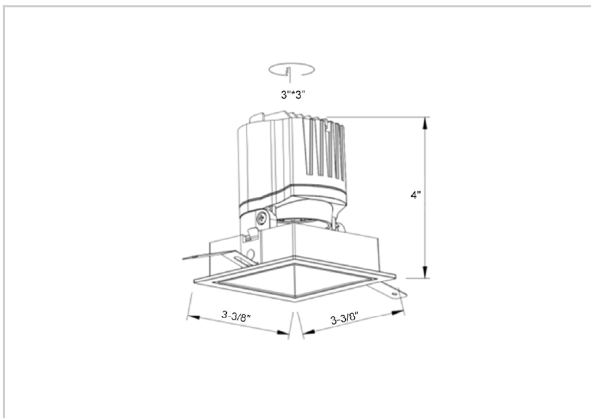

Gleam Down Lights

ITEM SKU#: 662187494005

Product Code : IK-RGLEAMDLM-8W-27K-WH-90C-38D

Voltage	100 - 277 V AC, 50-60 Hz
Lumen Output	650.95lm
Power	8W
Efficacy	140lm/w
CCT	2700K
CRI	>90
Beam Angle	38°
Light Distribution	Flood
LED Light Source	Osram SOLERIQ S 19
Start Time	Instant
Driver	Stand Alone (included)
Operating Position	Swiveling Type
Dimming	On-Off / Triac / 0-10 V
Construction	Sqaure
Mounting Type	Recessed
Heads	Single Head
Body Material	Aluminium Die cast
Finish	White
Length	3-3/8"
Height	4"
Diameter	2-7/8"
Cut Out	3"x3"
Optics	Darklight Technology Black, Silver
Width (W)	3-3/8"
Application Area	Guest Room, Corridor, Restaurant, Meeting Room Club, Hall, Hotel Entrance

Beam Spread (Options)

Spot	15°	Medium	24°	Flood	38°	Wide Flood	60°
ft	Ø	ft	Ø	ft	Ø	ft	Ø
3.0	0.72	3.0	1.41	3.0	2.03	3.0	3.15
9.0	2.15	9.0	4.22	9.0	6.09	9.0	9.45
15.0	3.58	15.0	7.04	15.0	10.15	15.0	15.75

Gleam, a square shaped LED downlight is made of aluminum die cast with high quality powder coated luminaire housing and optimum heat sink that ensure high-durability. The specular darklight reflector in this store light allows outstanding visual comfort to the visitors so that they are able to explore the merchandise with ease.