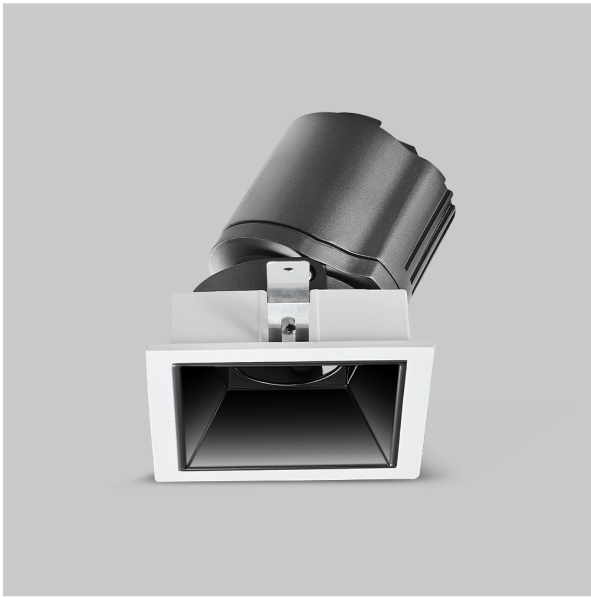

Gleam Down Lights

ITEM SKU#: 662187494005

Product Code : IK-RGLEAMDLM-8W-27K-WH-90C-38D

Voltage	100 - 277 V AC, 50-60 Hz
Lumen Output	650.95lm
Power	8W
Efficacy	140lm/w
CCT	2700K
CRI	>90
Beam Angle	38°
Light Distribution	Flood
LED Light Source	Osram SOLERIQ S 19
Start Time	Instant
Driver	Stand Alone (included)
Operating Position	Swiveling Type
Dimming	On-Off / Triac / 0-10 V
Construction	Sqaure
Mounting Type	Recessed
Heads	Single Head
Body Material	Aluminium Die cast
Finish	White
Length	3-3/8"
Height	4"
Diameter	2-7/8"
Cut Out	3"x3"
Optics	Darklight Technology Black, Silver
Width (W)	3-3/8"
Application Area	Guest Room, Corridor, Restaurant, Meeting Room Club, Hall, Hotel Entrance

Beam Spread (Options)

Spot	15°	Medium	24°	Flood	38°	Wide Flood	60°
ft	Ø	ft	Ø	ft	Ø	ft	Ø
3.0	0.72	3.0	1.41	3.0	2.03	3.0	3.15
9.0	2.15	9.0	4.22	9.0	6.09	9.0	9.45
15.0	3.58	15.0	7.04	15.0	10.15	15.0	15.75

Gleam, a square shaped LED downlight is made of aluminum die cast with high quality powder coated luminaire housing and optimum heat sink that ensure high-durability. The specular darklight reflector in this store light allows outstanding visual comfort to the visitors so that they are able to explore the merchandise with ease.