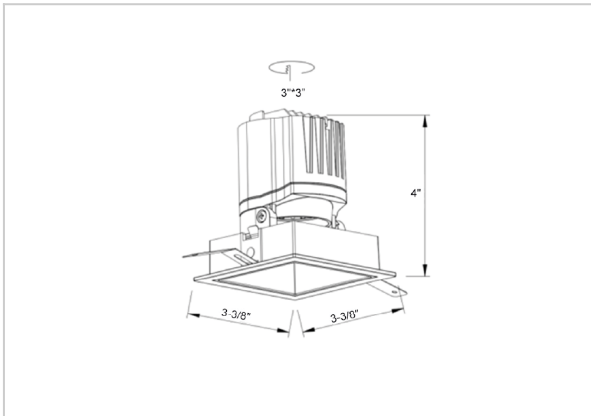

Gleam Down Lights

ITEM SKU#: 662187494005

Product Code : IK-RGLEAMDLM-8W-27K-WH-90C-38D

Voltage	100 - 277 V AC, 50-60 Hz
Lumen Output	650.95lm
Power	8W
Efficacy	140lm/w
CCT	2700K
CRI	>90
Beam Angle	38°
Light Distribution	Flood
LED Light Source	Osram SOLERIQ S 19
Start Time	Instant
Driver	Stand Alone (included)
Operating Position	Swiveling Type
Dimming	On-Off / Triac / 0-10 V
Construction	Sqaure
Mounting Type	Recessed
Heads	Single Head
Body Material	Aluminium Die cast
Finish	White
Length	3-3/8"
Height	4"
Diameter	2-7/8"
Cut Out	3"x3"
Optics	Darklight Technology Black, Silver
Width (W)	3-3/8"
Application Area	Guest Room, Corridor, Restaurant, Meeting Room Club, Hall, Hotel Entrance

Beam Spread (Options)

Spot	15°	Medium	24°	Flood	38°	Wide Flood	60°
ft	Ø	ft	Ø	ft	Ø	ft	Ø
3.0	0.72	3.0	1.41	3.0	2.03	3.0	3.15
9.0	2.15	9.0	4.22	9.0	6.09	9.0	9.45
15.0	3.58	15.0	7.04	15.0	10.15	15.0	15.75

Gleam, a square shaped LED downlight is made of aluminum die cast with high quality powder coated luminaire housing and optimum heat sink that ensure high-durability. The specular darklight reflector in this store light allows outstanding visual comfort to the visitors so that they are able to explore the merchandis with ease.