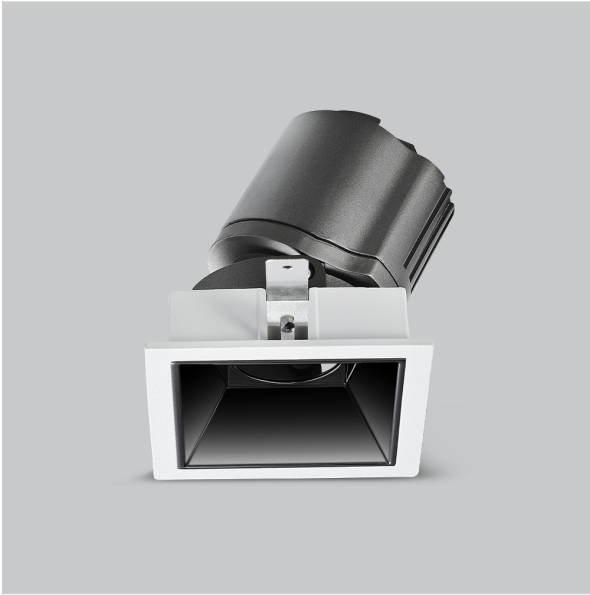

# Gleam Down Lights

ITEM SKU#: 662187493978

## Product Code : IK-RGLEAMDLM-8W-35K-WH-90C-24D

Voltage	100 - 277 V AC, 50-60 Hz
Lumen Output	711.37lm
Power	8W
Efficacy	140lm/w
CCT	3500K
CRI	>90
Beam Angle	24°
Light Distribution	Medium
LED Light Source	Osram SOLERIQ S 19
Start Time	Instant
Driver	Stand Alone (included)
Operating Position	Swiveling Type
Dimming	On-Off / Triac / 0-10 V
Construction	Sqaure
Mounting Type	Recessed
Heads	Single Head
Body Material	Aluminium Die cast
Finish	White
Length	3-3/8"
Height	4"
Diameter	2-7/8"
Cut Out	3"x3"
Optics	Darklight Technology Black, Silver
Width (W)	3-3/8"
Application Area	Guest Room, Corridor, Restaurant, Meeting Room Club, Hall, Hotel Entrance

### Beam Spread (Options)

Spot	15°	Medium	24°	Flood	38°	Wide Flood	60°
ft	Ø	ft	Ø	ft	Ø	ft	Ø
3.0	0.72	3.0	1.41	3.0	2.03	3.0	3.15
9.0	2.15	9.0	4.22	9.0	6.09	9.0	9.45
15.0	3.58	15.0	7.04	15.0	10.15	15.0	15.75

Gleam, a square shaped LED downlight is made of aluminum die cast with high quality powder coated luminaire housing and optimum heat sink that ensure high-durability. The specular darklight reflector in this store light allows outstanding visual comfort to the visitors so that they are able to explore the erchandise with ease.