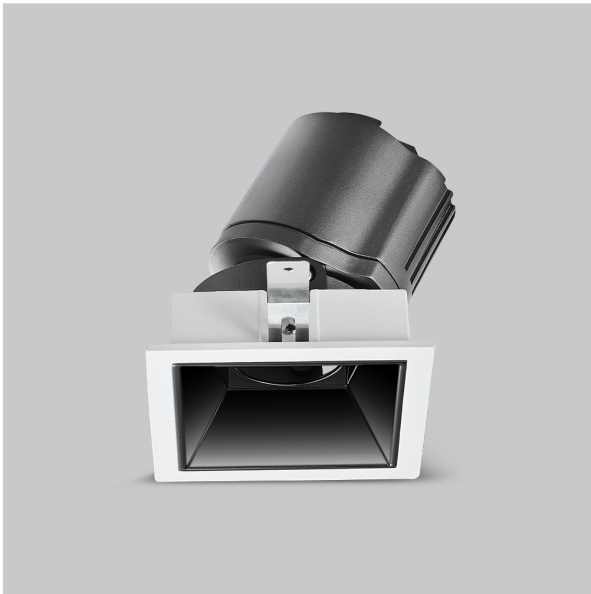

Gleam Down Lights

ITEM SKU#: 662187493978

Product Code : IK-RGLEAMDLM-8W-35K-WH-90C-24D

Voltage	100 - 277 V AC, 50-60 Hz
Lumen Output	711.37lm
Power	8W
Efficacy	140lm/w
CCT	3500K
CRI	>90
Beam Angle	24°
Light Distribution	Medium
LED Light Source	Osram SOLERIQ S 19
Start Time	Instant
Driver	Stand Alone (included)
Operating Position	Swiveling Type
Dimming	On-Off / Triac / 0-10 V
Construction	Sqaure
Mounting Type	Recessed
Heads	Single Head
Body Material	Aluminium Die cast
Finish	White
Length	3-3/8"
Height	4"
Diameter	2-7/8"
Cut Out	3"x3"
Optics	Darklight Technology Black, Silver
Width (W)	3-3/8"
Application Area	Guest Room, Corridor, Restaurant, Meeting Room Club, Hall, Hotel Entrance

Beam Spread (Options)

Spot	15°	Medium	24°	Flood	38°	Wide Flood	60°
ft	Ø	ft	Ø	ft	Ø	ft	Ø
3.0	0.72	3.0	1.41	3.0	2.03	3.0	3.15
9.0	2.15	9.0	4.22	9.0	6.09	9.0	9.45
15.0	3.58	15.0	7.04	15.0	10.15	15.0	15.75

Gleam, a square shaped LED downlight is made of aluminum die cast with high quality powder coated luminaire housing and optimum heat sink that ensure high-durability. The specular darklight reflector in this store light allows outstanding visual comfort to the visitors so that they are able to explore the merchandis with ease.