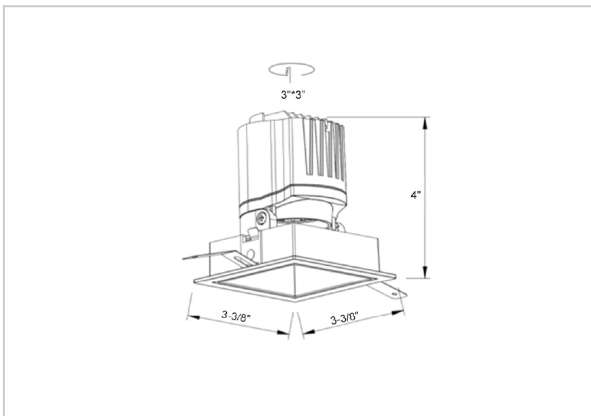

Gleam Down Lights

ITEM SKU#: 662187493978

Product Code : IK-RGLEAMDLM-8W-35K-WH-90C-24D

Voltage	100 - 277 V AC, 50-60 Hz
Lumen Output	711.37lm
Power	8W
Efficacy	140lm/w
CCT	3500K
CRI	>90
Beam Angle	24°
Light Distribution	Medium
LED Light Source	Osram SOLERIQ S 19
Start Time	Instant
Driver	Stand Alone (included)
Operating Position	Swiveling Type
Dimming	On-Off / Triac / 0-10 V
Construction	Sqaure
Mounting Type	Recessed
Heads	Single Head
Body Material	Aluminium Die cast
Finish	White
Length	3-3/8"
Height	4"
Diameter	2-7/8"
Cut Out	3"x3"
Optics	Darklight Technology Black, Silver
Width (W)	3-3/8"
Application Area	Guest Room, Corridor, Restaurant, Meeting Room Club, Hall, Hotel Entrance

Beam Spread (Options)

Spot	15°	Medium	24°	Flood	38°	Wide Flood	60°
ft	Ø	ft	Ø	ft	Ø	ft	Ø
3.0	0.72	3.0	1.41	3.0	2.03	3.0	3.15
9.0	2.15	9.0	4.22	9.0	6.09	9.0	9.45
15.0	3.58	15.0	7.04	15.0	10.15	15.0	15.75

Gleam, a square shaped LED downlight is made of aluminum die cast with high quality powder coated luminaire housing and optimum heat sink that ensure high-durability. The specular darklight reflector in this store light allows outstanding visual comfort to the visitors so that they are able to explore the merchandis with ease.